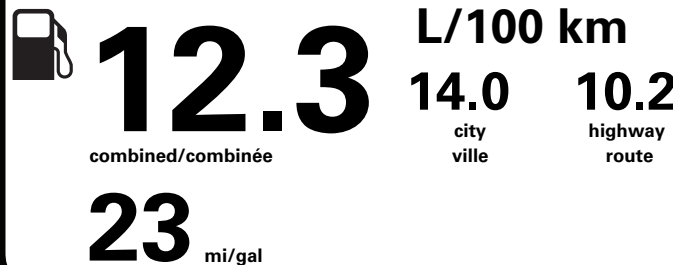

SAFETY/SECURITY

- ADVANCETRAC™/ROLL STABILITY CONTROL
- AIRBAGS - SAFETY CANOPY®
- AIRBAGS-DRIVER/PASSENGER
- CENTRE HIGH MOUNT STOPLAMP
- DAYTIME RUNNING LIGHTS
- PERIMETER ALARM
- SECURE PKG 1 YR INCLUDED
- SECURILOCK® ANTI-THEFT SYS
- SOS POST CRASH ALERT SYST
- TIRE PRESSURE MONITOR SYS

WARRANTY

- 3YR/60,000KM BASIC
- 5YR/100,000KM POWERTRAIN
- ROADSIDE ASSISTANCE 24 HRS

INCLUDED ON THIS VEHICLE

(MSRP)*

EQUIPMENT GROUP 302A

7,440.00

- •XLT SERIES
- •SIDEVIEW MIRROR SPOTLIGHT-LED
- •POWER SLIDING REAR WINDOW
- •REAR PRIVACY GLASS W/DFRST

OPTIONAL EQUIPMENT/OTHER

- 2026 MODEL YEAR
- FEDERAL EXCISE TAX 100.00
- 3.5L V6 ECOBOOST ENGINE 2,075.00
- 275/60R20 BSW ALL-TERRAIN NO CHARGE
- 3.31 NON-LIMITED-SLIP AXLE
- 7100# GVWR PACKAGE
- XLT BLACK APPEARANCE PKG PLUS 2,275.00
- .20" GLOSS BLACK PNTD ALUM WHL
- CONN PKG: 1YR INCL W/FORD APP
- SPORT CLOTH 40/CON/40 FR SEAT NO CHARGE

PRICE INFORMATION

BASE PRICE	$67,525.00
TOTAL OPTIONS/OTHER	11,890.00
TOTAL VEHICLE & OPTIONS/OTHER	79,415.00
DESTINATION & DELIVERY	2,695.00

TOTAL BEFORE REDUCTIONS 82,110.00
XLT SERIES DISCOUNT - 1,750.00

TOTAL REDUCTIONS - 1,750.00

**"THIS VEH. NOT INTENDED FOR
SALE OR REGISTRATION IN US"
RETAIL PRICES EXCLUDE
GST/HST**

(MSRP)*

Canada

ENERGUIDE

Gasoline Vehicle
Véhicule à essence

Fuel Consumption / Consommation de carburant

Annual fuel COST
for an annual distance of 20,000 km, and an
average fuel price of $1.50 per litre

$ 3 690

Coût annuel en carburant

pour une distance annuelle de 20 000 km, et un
prix moyen du carburant de 1,50 $ par litre

Standard pickup trucks range
from /
Les camionnettes ordinaires font
entre
2.7 - 19.7 L_e/100 km

L_e is gasoline litre equivalent
L_e signifie litre équivalent d'essence

Carbon Dioxide Rating / Indice de dioxyde de carbone

Smog Rating / Indice de Smog

Tailpipe emissions only / Émissions du tuyau d'échappement seulement

Estimates are based on Government of Canada
approved criteria and testing methods. Vehicle's
actual fuel consumption will vary.

Estimations établies selon des méthodes d'essai et des
critères approuvés par le gouvernement du Canada. La
consommation de carburant réelle du véhicule variera.

For more information visit

vehicles.nrcan.gc.ca

Pour plus d'information visitez

vehicules.nrcan.gc.ca

U.S. GOVERNMENT SAFETY RATINGS
COTES DE SÉCURITÉ DU GOUVERNEMENT AMÉRICAIN

Overall Vehicle Score /
Cote globale du véhicule ★ ★ ★ ★ ★

Frontal Crash / Collision frontale
Driver / Conducteur ★ ★ ★ ★ ★
Passenger / Passager ★ ★ ★ ★ ★

Side Crash / Collision latérale
Front seat / Siège avant ★ ★ ★ ★ ★
Rear seat / Siège arrière ★ ★ ★ ★ ★

Rollover / Capotage ★ ★ ★ ★

Star ratings range from 1 to 5 stars (★★★★★), with 5 being the highest.
Les cotes varient de 1 à 5 étoiles (★★★★★), 5 étant la cote la plus élevée.

Source: U.S. National Highway Traffic Safety Administration
For more information / Pour de plus amples renseignements
www.safercar.gov

Download the Ford app
Connect your Ford with your phone

Available Remote Features*

- Remote Start, Lock and Unlock
- GPS Location
- Vehicle Health Monitoring

SOLD TO/VENDU A Meadowvale Ford Sales & Serv 2230 Battleford Road Mississauga ON CAN L5N 3K6	B10 280	RAMP ONE/ TERMINAL UN CV43	DEALER NO./CONCESSIONNAIRE B10 280
SHIP TO (IF OTHER THAN SOLD TO) / EXPÉDIER A (SI AUTRE QUE L'ACHÉTEUR)		RAMP TWO/ TERMINAL DEUX	FINAL ASSEMBLY PLANT/ USINE DE MONTAGE KANSAS CITY
SHIP THROUGH/EXPÉDIER VIA	METHOD OF TRANSP / MODE DE TRANSPORT CONVOY	ITEM #: B1-J403 O/T 2	

TOTAL MSRP $80,360.00

* MANUFACTURER'S SUGGESTED RETAIL PRICE = MSRP
* NOTE: THIS PRICE HAS BEEN DEVELOPED AS A GUIDE. DEALERS MAY SELL FOR LESS AND ARE NOT UNDER ANY OBLIGATION TO ACCEPT THIS SUGGESTED RETAIL PRICE.

TC271 N RE 2X 640 002374 03 27 26

Insist on Ford Protect! The only extended service plan fully backed by Ford and honored at every Ford dealership in the US and Canada. See your Ford dealer for additional details, or visit www.ford.ca for more information.

Personalize your vehicle with Ford Custom Accessories. Genuine Ford Accessories are engineered for your vehicle and can be included under the Ford New Vehicle Limited Warranty. Certain conditions, limitations and exclusions apply. See your Dealer for details.