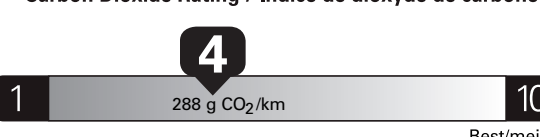

(MSRP)*

7,440.00

100.00

NO CHARGE

NO CHARGE

1,075.00

1,175.00

360.00

1,775.00

625.00

1,125.00

NO CHARGE

700.00

PRICE INFORMATION

BASE PRICE $70,175.00 TOTAL OPTIONS/OTHER 14,375.00

TOTAL VEHICLE & OPTIONS/OTHER DESTINATION & DELIVERY 84,550.00 2,695.00

TOTAL BEFORE REDUCTIONS 87,245.00 XLT SERIES DISCOUNT - 1,750.00

TOTAL REDUCTIONS - 1,750.00

"THIS VEH. NOT INTENDED FOR SALE OR REGISTRATION IN US" RETAIL PRICES EXCLUDE GST/HST

Canada

ENERGUIDE

Gasoline Vehicle Véhicule à essence

Fuel Consumption / Consommation de carburant

12.3 L/100 km combined/combiniée 14.0 city ville 10.2 highway route 23 mi/gal

Annual fuel COST for an annual distance of 20,000 km, and an average fuel price of $1.50 per litre

$ 3 690

Coût annuel en carburant pour une distance annuelle de 20 000 km, et un prix moyen du carburant de 1,50 $ par litre

Standard pickup trucks range from / Les camionnettes ordinaires font entre 2.7 - 19.7 L_e/100 km

L_e is gasoline litre equivalent L_e signifie litre équivalent d'essence

Carbon Dioxide Rating / Indice de dioxyde de carbone

Tailpipe emissions only / Émissions du tuyau d'échappement seulement