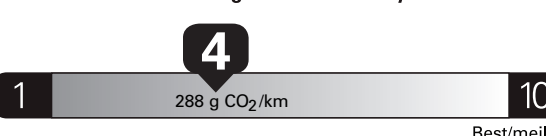

Carbon Dioxide Rating / Indice de dioxyde de carbone

Tailpipe emissions only / Émissions du tuyau d'échappement seulement