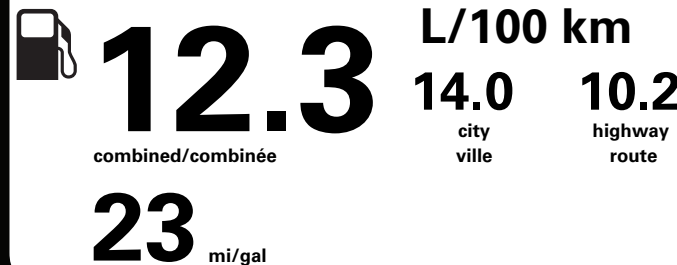

OPTIONAL EQUIPMENT/OTHER

- 2026 MODEL YEAR
- FEDERAL EXCISE TAX
- 3.5L V6 ECOBOOST ENGINE
- 275/60R20 BSW ALL-TERRAIN
- 3.31 NON-LIMITED-SLIP AXLE
- 7200# GVWR PACKAGE
- XLT BLACK APPEARANCE PKG PLUS
- .20" GLOSS BLACK PNTD ALUM WHL
- CONN PKG: 1YR INCL W/FORD APP
- SPORT CLOTH 40/CON/40 FR SEAT

(MSRP)*

7,440.00

100.00
NO CHARGE
NO CHARGE

1,875.00

NO CHARGE

PRICE INFORMATION

BASE PRICE	$70,175.00
TOTAL OPTIONS/OTHER	9,415.00
TOTAL VEHICLE & OPTIONS/OTHER	79,590.00
DESTINATION & DELIVERY	2,695.00

TOTAL BEFORE REDUCTIONS 82,285.00

XLT SERIES DISCOUNT - 1,750.00

TOTAL REDUCTIONS - 1,750.00

"THIS VEH. NOT INTENDED FOR SALE OR REGISTRATION IN US" RETAIL PRICES EXCLUDE GST/HST

(MSRP)*

SOLD TO/VENDU A Meadowvale Ford Sales & Serv 2230 Battleford Road Mississauga ON CAN L5N 3K6	B10 280	RAMP ONE/ TERMINAL UN CS59	DEALER NO./CONCESSIONNAIRE B10 280
SHIP TO (IF OTHER THAN SOLD TO) / EXPEDIER A (SI AUTRE QUE L'ACHETEUR)	RAMP TWO/ TERMINAL DEUX	FINAL ASSEMBLY PLANT/ USINE DE MONTAGE DEARBORN	TOTAL MSRP $80,535.00 * MANUFACTURER'S SUGGESTED RETAIL PRICE = MSRP * NOTE: THIS PRICE HAS BEEN DEVELOPED AS A GUIDE. DEALERS MAY SELL FOR LESS AND ARE NOT UNDER ANY OBLIGATION TO ACCEPT THIS SUGGESTED RETAIL PRICE.
SHIP THROUGH/EXPEDIER VIA	METHOD OF TRANSP / MODE DE TRANSPORT CONVOY	ITEM #: B1-F314 O/T 2 TD271 N RE 2X 645 000672 04 27 26	

Gasoline Vehicle
Véhicule à essence

Fuel Consumption / Consommation de carburant

Annual fuel **COST**
for an annual distance of 20,000 km, and an average fuel price of $1.50 per litre

$ 3 690

Coût annuel en carburant

pour une distance annuelle de 20 000 km, et un prix moyen du carburant de 1,50 $ par litre

Standard pickup trucks range from /
Les camionnettes ordinaires font entre
2.7 - 19.7 L_e/100 km

L_e is gasoline litre equivalent
L_e signifie litre équivalent d'essence