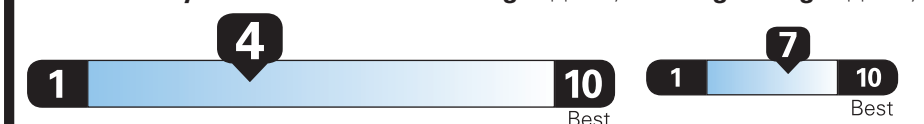

5.3 gallons per 100 miles

You spend **\$4,500**

more in fuel costs over 5 years compared to the average new vehicle.

Annual fuel cost

\$2,850

Fuel Economy & Greenhouse Gas Rating (tailpipe only) **Smog Rating** (tailpipe only)