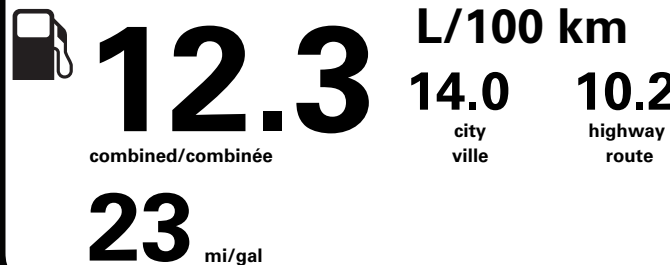

OPTIONAL EQUIPMENT/OTHER

- 2026 MODEL YEAR
- FEDERAL EXCISE TAX
- 3.5L V6 ECOBOOST ENGINE
- 275/65R18 BSW ALL-TERRAIN
- 3.31 NON-LIMITED-SLIP AXLE
- 7100# GVWR PACKAGE
- XLT BLACK APPEARANCE PACKAGE
- .18" GLOSS BLACK WHEELS
- CONN PKG: 1YR INCL W/FORD APP
- SPORT CLOTH 40/CON/40 FR SEAT

(MSRP)*

7,440.00

100.00
2,075.00

1,075.00

NO CHARGE

PRICE INFORMATION

BASE PRICE	$67,525.00
TOTAL OPTIONS/OTHER	10,690.00
TOTAL VEHICLE & OPTIONS/OTHER	78,215.00
DESTINATION & DELIVERY	2,695.00

TOTAL BEFORE REDUCTIONS 80,910.00

XLT SERIES DISCOUNT - 1,750.00

TOTAL REDUCTIONS - 1,750.00

"THIS VEH. NOT INTENDED FOR SALE OR REGISTRATION IN US" RETAIL PRICES EXCLUDE GST/HST

(MSRP)*

SOLD TO/VENDU A Meadowvale Ford Sales & Serv 2230 Battleford Road Mississauga ON CAN L5N 3K6	B10 280	RAMP ONE/ TERMINAL UN CV43	DEALER NO./CONCESSIONNAIRE B10 280
SHIP TO (IF OTHER THAN SOLD TO) / EXPEDIER A (SI AUTRE QUE L'ACHETEUR)	RAMP TWO/ TERMINAL DEUX	FINAL ASSEMBLY PLANT/ USINE DE MONTAGE KANSAS CITY	TOTAL MSRP $79,160.00 * MANUFACTURER'S SUGGESTED RETAIL PRICE = MSRP * NOTE: THIS PRICE HAS BEEN DEVELOPED AS A GUIDE. DEALERS MAY SELL FOR LESS AND ARE NOT UNDER ANY OBLIGATION TO ACCEPT THIS SUGGESTED RETAIL PRICE.
SHIP THROUGH/EXPEDIER VIA	METHOD OF TRANSP / MODE DE TRANSPORT CONVOY	ITEM #: B1-F303 O/T 2	

TC261 R RE 2X 640 000936 03 26 26

Gasoline Vehicle
Véhicule à essence

Fuel Consumption / Consommation de carburant

Annual fuel **COST**
for an annual distance of 20,000 km, and an average fuel price of $1.50 per litre

$ 3 690

Coût annuel en carburant

pour une distance annuelle de 20 000 km, et un prix moyen du carburant de 1,50 $ par litre

Standard pickup trucks range from /
Les camionnettes ordinaires font entre
2.7 - 19.7 L_e/100 km

L_e is gasoline litre equivalent
L_e signifie litre équivalent d'essence

Carbon Dioxide Rating / Indice de dioxyde de carbone

Tailpipe emissions only / Émissions du tuyau d'échappement seulement

Smog Rating / Indice de Smog

Estimates are based on Government of Canada approved criteria and testing methods. Vehicle's actual fuel consumption will vary.

Estimations établies selon des méthodes d'essai et des critères approuvés par le gouvernement du Canada. La consommation de carburant réelle du véhicule variera.

For more information visit

vehicles.nrcan.gc.ca

Pour plus d'information visitez

vehicules.nrcan.gc.ca

U.S. GOVERNMENT SAFETY RATINGS
COTES DE SÉCURITÉ DU GOUVERNEMENT AMÉRICAIN

Overall Vehicle Score / Cote globale du véhicule	★★★★★
Frontal Crash / Collision frontale	★★★★★
Side Crash / Collision latérale	★★★★★
Rollover / Capotage	★★★★

Star ratings range from 1 to 5 stars (*****), with 5 being the highest.
Les cotes varient de 1 à 5 étoiles (*****), 5 étant la cote la plus élevée.

Source: U.S. National Highway Traffic Safety Administration
For more information / Pour de plus amples renseignements
www.safercar.gov

1FTFW3L81TKE02856

Download the Ford app
Connect your Ford with your phone

Available Remote Features*

- Remote Start, Lock and Unlock
- GPS Location
- Vehicle Health Monitoring

Scan code not operational at this time

FOR PLANT USE ONLY

Insist on Ford Protect! The only extended service plan fully backed by Ford and honored at every Ford dealership in the US and Canada. See your Ford dealer for additional details, or visit www.ford.ca for more information.

Personalize your vehicle with Ford Custom Accessories. Genuine Ford Accessories are engineered for your vehicle and can be included under the Ford New Vehicle Limited Warranty. Certain conditions, limitations and exclusions apply. See your Dealer for details.