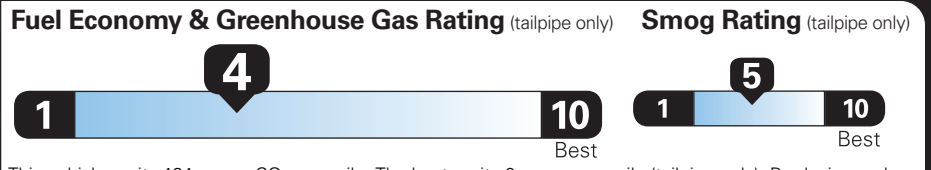

EPA DOT Fuel Economy and Environment

Gasoline Vehicle

Fuel Economy: 19 MPG combined city/hwy, 17 city, 23 highway. 5.3 gallons per 100 miles.

Standard Pickup Trucks range from 12 to 87 MPG. The best vehicle rates 146 MPGe.

You spend \$4,500 more in fuel costs over 5 years compared to the average new vehicle.

Annual fuel cost \$2,600

Actual results will vary for many reasons, including driving conditions and how you drive and maintain your vehicle. The average new vehicle gets 29 MPG and costs \$8,500 to fuel over 5 years.