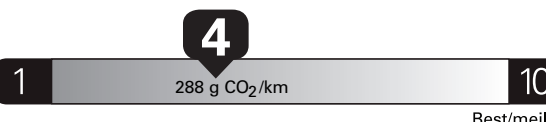

Carbon Dioxide Rating / Indice de dioxyde de carbone