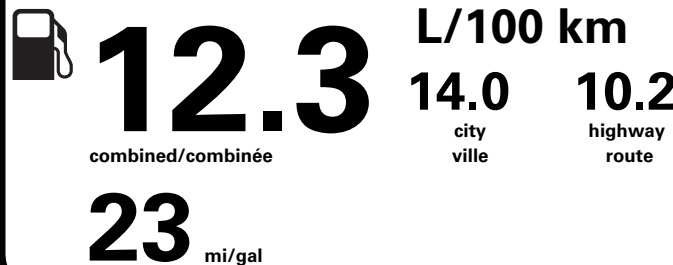

(MSRP)*

7,440.00

100.00

NO CHARGE

550.00

1,075.00

1,775.00

1,125.00

NO CHARGE

PRICE INFORMATION

BASE PRICE	$70,175.00
TOTAL OPTIONS/OTHER	12,065.00
TOTAL VEHICLE & OPTIONS/OTHER DESTINATION & DELIVERY	82,240.00 2,695.00

TOTAL BEFORE REDUCTIONS 84,935.00
XLT SERIES DISCOUNT - 1,750.00

TOTAL REDUCTIONS - 1,750.00

"THIS VEH. NOT INTENDED FOR SALE OR REGISTRATION IN US" RETAIL PRICES EXCLUDE GST/HST

(MSRP)*

SOLD TO/VENDU A
Meadowvale Ford Sales & Serv
2230 Battleford Road
Mississauga ON CAN L5N 3K6

B10 280

RAMP ONE/
TERMINAL UN

CS59

DEALER NO./CONCESSIONNAIRE

B10 280

SHIP TO (IF OTHER THAN SOLD TO) /
EXPEDIER A (SI AUTRE QUE L'ACHETEUR)

RAMP TWO/
TERMINAL DEUX

FINAL ASSEMBLY PLANT/
USINE DE MONTAGE

DEARBORN

SHIP THROUGH/EXPEDIER VIA

METHOD OF TRANSP /
MODE DE TRANSPORT

CONVOY

ITEM #: B1-S93N O/T 2

TD301 N RE 2X 645 000382 04 30 26

TOTAL MSRP $83,185.00

* MANUFACTURER'S SUGGESTED RETAIL PRICE = MSRP

* NOTE: THIS PRICE HAS BEEN DEVELOPED AS A GUIDE. DEALERS MAY SELL FOR LESS AND ARE NOT UNDER ANY OBLIGATION TO ACCEPT THIS SUGGESTED RETAIL PRICE.

Gasoline Vehicle
Véhicule à essence

Fuel Consumption / Consommation de carburant

Annual fuel COST
for an annual distance of 20,000 km, and an average fuel price of $1.50 per litre

$ 3 690

Coût annuel en carburant

pour une distance annuelle de 20 000 km, et un prix moyen du carburant de 1,50 $ par litre

Standard pickup trucks range from /
Les camionnettes ordinaires font entre
2.7 - 19.7 L_e/100 km

L_e is gasoline litre equivalent
L_e signifie litre équivalent d'essence

Carbon Dioxide Rating / Indice de dioxyde de carbone

Tailpipe emissions only / Émissions du tuyau d'échappement seulement

Smog Rating / Indice de Smog

Estimates are based on Government of Canada approved criteria and testing methods. Vehicle's actual fuel consumption will vary.

Estimations établies selon des méthodes d'essai et des critères approuvés par le gouvernement du Canada. La consommation de carburant réelle du véhicule variera.

For more information visit

vehicles.nrcan.gc.ca

Pour plus d'information visitez

vehicules.nrcan.gc.ca

U.S. GOVERNMENT SAFETY RATINGS
COTES DE SÉCURITÉ DU GOUVERNEMENT AMÉRICAIN

Overall Vehicle Score / Cote globale du véhicule	★★★★★
Frontal Crash / Collision frontale	★★★★★
Side Crash / Collision latérale	★★★★★
Rollover / Capotage	★★★★

Star ratings range from 1 to 5 stars (*****), with 5 being the highest.
Les cotes varient de 1 à 5 étoiles (*****), 5 étant la cote la plus élevée.

Source: U.S. National Highway Traffic Safety Administration
For more information / Pour de plus amples renseignements
www.safercar.gov

1FTFW3L81TFB27952

Download the Ford app
Connect your Ford with your phone

Available Remote Features*

- Remote Start, Lock and Unlock
- GPS Location
- Vehicle Health Monitoring

Scan code not operational at this time

FOR PLANT USE ONLY

Insist on Ford Protect! The only extended service plan fully backed by Ford and honored at every Ford dealership in the US and Canada. See your Ford dealer for additional details, or visit www.ford.ca for more information.

Personalize your vehicle with Ford Custom Accessories. Genuine Ford Accessories are engineered for your vehicle and can be included under the Ford New Vehicle Limited Warranty. Certain conditions, limitations and exclusions apply. See your Dealer for details.