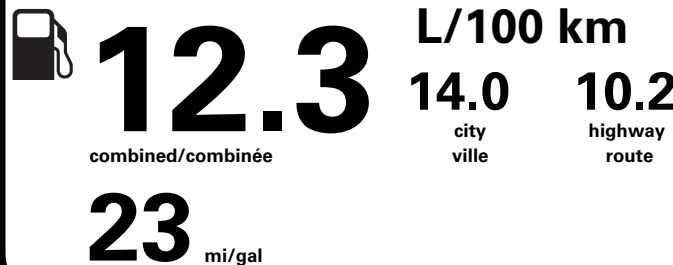

OPTIONAL EQUIPMENT/OTHER

- 2026 MODEL YEAR
- FEDERAL EXCISE TAX
- 3.5L V6 ECOBOOST ENGINE
- 275/60R20 BSW ALL-TERRAIN
- 3.31 NON-LIMITED-SLIP AXLE
- 7100# GVWR PACKAGE
- XLT BLACK APPEARANCE PKG PLUS
- .20" GLOSS BLACK PNTD ALUM WHL
- CONN PKG: 1YR INCL W/FORD APP
- SPORT CLOTH 40/CON/40 FR SEAT

(MSRP)*

7,440.00

100.00
2,075.00
NO CHARGE

2,275.00

NO CHARGE

PRICE INFORMATION

BASE PRICE	$67,525.00
TOTAL OPTIONS/OTHER	11,890.00
TOTAL VEHICLE & OPTIONS/OTHER	79,415.00
DESTINATION & DELIVERY	2,695.00

TOTAL BEFORE REDUCTIONS 82,110.00

XLT SERIES DISCOUNT - 1,750.00

TOTAL REDUCTIONS - 1,750.00

"THIS VEH. NOT INTENDED FOR SALE OR REGISTRATION IN US" RETAIL PRICES EXCLUDE GST/HST

(MSRP)*

SOLD TO/VENDU A Meadowvale Ford Sales & Serv 2230 Battleford Road Mississauga ON CAN L5N 3K6	B10 280	RAMP ONE/TERMINAL UN CS59	DEALER NO./CONCESSIONNAIRE B10 280
SHIP TO (IF OTHER THAN SOLD TO) / EXPEDIER A (SI AUTRE QUE L'ACHETEUR)	RAMP TWO/TERMINAL DEUX	FINAL ASSEMBLY PLANT/USINE DE MONTAGE DEARBORN	TOTAL MSRP $80,360.00 * MANUFACTURER'S SUGGESTED RETAIL PRICE = MSRP * NOTE: THIS PRICE HAS BEEN DEVELOPED AS A GUIDE. DEALERS MAY SELL FOR LESS AND ARE NOT UNDER ANY OBLIGATION TO ACCEPT THIS SUGGESTED RETAIL PRICE.
SHIP THROUGH/EXPEDIER VIA	METHOD OF TRANSP / MODE DE TRANSPORT CONVOY	ITEM #: B1-F308 O/T 2 TE051 N RE 2X 645 000552 05 05 26	

Gasoline Vehicle
Véhicule à essence

Fuel Consumption / Consommation de carburant

Annual fuel **COST**
for an annual distance of 20,000 km, and an average fuel price of $1.50 per litre

$ 3 690

Coût annuel en carburant

pour une distance annuelle de 20 000 km, et un prix moyen du carburant de 1,50 $ par litre

Standard pickup trucks range from /
Les camionnettes ordinaires font entre
2.7 - 19.7 L_e/100 km

L_e is gasoline litre equivalent
L_e signifie litre équivalent d'essence