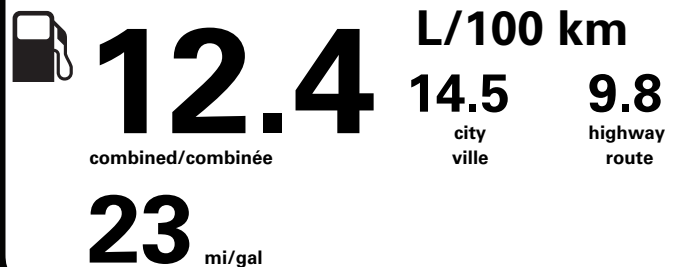

SAFETY/SECURITY

- ADVANCETRAC™W/ ROLL STABILITY CONTROL
- AIRBAG - FRONT SEAT MOUNTED SIDE IMPACT
- AIRBAGS - SAFETY CANOPY®
- PERIMETER ALARM
- SECURE PKG 1 YR INCLUDED
- SOS POST CRASH ALERT SYST
- STOP LAMP, HIGH MOUNT CTR
- TIRE PRESSURE MONITOR SYS

WARRANTY

- 3 YR/60,000 KM BASIC
- 5YEAR/100,000 KM POWERTRAIN
- ROADSIDE ASSISTANCE 24 HRS

INCLUDED ON THIS VEHICLE

(MSRP)*

EQUIPMENT GROUP 302A

5,590.00

- •XLT SERIES
- •LED SIDE-MIRROR SPOT LIGHTS
- •POWER SLIDING REAR WINDOW

OPTIONAL EQUIPMENT/OTHER

2025 MODEL YEAR	
FEDERAL EXCISE TAX	100.00
3.5L V6 ECOBOOST ENGINE	2,075.00
LT265/70R18C BSW ALL-TERRAIN	350.00
3.55 ELECTRONIC LOCK RR AXLE	550.00
7100# GVWR PACKAGE	
ENGINE BLOCK HEATER	550.00
50 STATE EMISSIONS	NO CHARGE
MIRROR MAN FOLD W/POWER GLASS	
FX4 OFF ROAD PACKAGE	1,500.00
.SKID PLATES	
18" ALUMINUM WHEEL	
136 LITRE/ 36 GALLON FUEL TANK	
WHEEL WELL LINER	200.00
BEDLINER SPRAY-IN *ACCY	600.00

PRICE INFORMATION

BASE PRICE	$65,725.00
TOTAL OPTIONS/OTHER	11,515.00

TOTAL VEHICLE & OPTIONS/OTHER	77,240.00
DESTINATION & DELIVERY	2,395.00

TOTAL BEFORE REDUCTIONS	79,635.00
XLT SERIES DISCOUNT	- 1,750.00
302A DISCOUNT	- 500.00

TOTAL REDUCTIONS	- 2,250.00

**"THIS VEH. NOT INTENDED FOR
SALE OR REGISTRATION IN US"
RETAIL PRICES EXCLUDE
GST/HST**

Canada

ENERGUIDE

Gasoline Vehicle
Véhicule à essence

Fuel Consumption / Consommation de carburant

Annual fuel COST
for an annual distance of 20,000 km, and an average fuel price of $1.55 per litre

$ 3 844

Coût annuel en carburant

pour une distance annuelle de 20 000 km, et un prix moyen du carburant de 1,55 $ par litre

Standard pickup trucks range from /
Les camionnettes ordinaires font entre
2.7 - 19.7 L_e/100 km

L_e is gasoline litre equivalent
L_e signifie litre équivalent d'essence

Carbon Dioxide Rating / Indice de dioxyde de carbone

Tailpipe emissions only / Émissions du tuyau d'échappement seulement

Smog Rating / Indice de Smog

Estimates are based on Government of Canada approved criteria and testing methods. Vehicle's actual fuel consumption will vary.

Estimations établies selon des méthodes d'essai et des critères approuvés par le gouvernement du Canada. La consommation de carburant réelle du véhicule variera.

For more information visit

vehicles.nrcan.gc.ca

Pour plus d'information visitez

vehicules.nrcan.gc.ca

**U.S. GOVERNMENT SAFETY RATINGS
COTES DE SÉCURITÉ DU GOUVERNEMENT AMÉRICAIN**

Overall Vehicle Score / Cote globale du véhicule	★★★★★
Frontal Crash / Collision frontale	★★★★★
Side Crash / Collision latérale	★★★★★
Rollover / Capotage	★★★★

Star ratings range from 1 to 5 stars (*****), with 5 being the highest.
Les cotes varient de 1 à 5 étoiles (*****), 5 étant la cote la plus élevée.

Source: U.S. National Highway Traffic Safety Administration
For more information / Pour de plus amples renseignements
www.safercar.gov

1FTFW3L80SKF07046

FordPass Connect™

Download the FordPass™ app* and you can:

Access Vehicle Control Features

- Remotely start, lock and unlock your vehicle.
- Locate your vehicle and check approximate fuel range.
- Receive vehicle health alerts.

Activate 4G LTE Wi-Fi Hotspot

- New vehicles include a 3-month or 3GB data (whichever comes first) Wi-Fi trial.
- Connect up to ten Wi-Fi-equipped devices.

Ask your sales consultant for more details.

Scan code not operational at this time

FOR PLANT USE ONLY

SOLD TO/VENDU A Mayfield Ford Lincoln 5 Docksteader Road Brampton ON CAN L6R 3Y2	A10 005	RAMP ONE/ TERMINAL UN CM6B	DEALER NO./CONCESSIONNAIRE A10 005
SHIP TO (IF OTHER THAN SOLD TO) / EXPÉDIER A (SI AUTRE QUE L'ACHETEUR) Avis Car Rental - Toronto 60 Enterprise Rd Etobicoke ON	B1 754	RAMP TWO/ TERMINAL DEUX	FINAL ASSEMBLY PLANT/ USINE DE MONTAGE KANSAS CITY
SHIP THROUGH/EXPÉDIER VIA KANSAS CITY VPC 8250 NE UNGD P163 KANSAS CITY MO		METHOD OF TRANSP / MODE DE TRANSPORT CONVOY	ITEM #: A1-B339 O/T 5 SH052 N RE 2X 515 000904 08 05 25

TOTAL MSRP $77,385.00

* MANUFACTURER'S SUGGESTED RETAIL PRICE = MSRP

* NOTE: THIS PRICE HAS BEEN DEVELOPED AS A GUIDE. DEALERS MAY SELL FOR LESS AND ARE NOT UNDER ANY OBLIGATION TO ACCEPT THIS SUGGESTED RETAIL PRICE.

Insist on Ford Protect! The only extended service plan fully backed by Ford and honored at every Ford dealership in the US and Canada. See your Ford dealer for additional details, or visit www.ford.ca for more information.