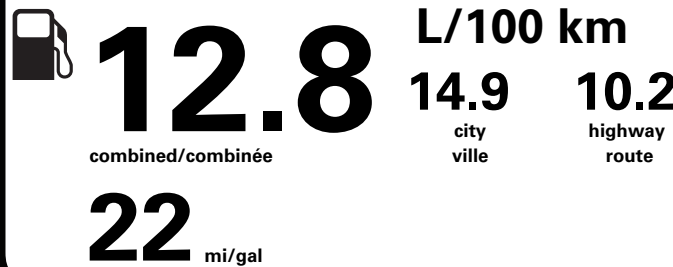

OPTIONAL EQUIPMENT/OTHER

- 2024 MODEL YEAR
- FEDERAL EXCISE TAX
- 5.0L V8 ENGINE
- 275/60R-20 BSW ALL-TERRAIN
- 3.73 E-LOCK RR AXLE (UPGRADED)
- 7100# GVWR PACKAGE
- ENGINE BLOCK HEATER
- 50 STATE EMISSIONS
- LINER-TRAY STYLE-W/CARPET MAT
- BLUECRUISE EQUIP: 90DAY TRIAL
- TOW/HAUL PACKAGE
- .INTEGRATED TRLR BRAKE CNTRL
- MIRROR MAN FOLD W/POWER GLASS
- FX4 OFF ROAD PACKAGE
- .SKID PLATES
- 20" CHROME-LIKE PVD WHEELS
- 136 LITRE/ 36 GALLON FUEL TANK
- TONNEAU COVER-RETRACTABLE*ACCY
- BEDLINER SPRAY-IN *ACCY

100.00
2,675.00
NO CHARGE
550.00
375.00
NO CHARGE
250.00
1,075.00
1,345.00
1,775.00
3,100.00
600.00

PRICE INFORMATION

BASE PRICE $67,225.00
TOTAL OPTIONS/OTHER 15,935.00
TOTAL VEHICLE & OPTIONS/OTHER DESTINATION & DELIVERY 83,160.00 2,295.00

TOTAL BEFORE REDUCTIONS 85,455.00
XLT SERIES DISCOUNT - 1,750.00

TOTAL REDUCTIONS - 1,750.00

"THIS VEH. NOT INTENDED FOR SALE OR REGISTRATION IN US" RETAIL PRICES EXCLUDE GST/HST

(MSRP)*

	RAMP ONE/TERMINAL UN		TOTAL MSRP $83,705.00
	CH8G		
	RAMP TWO/TERMINAL DEUX	FINAL ASSEMBLY PLANT/USINE DE MONTAGE	* MANUFACTURER'S SUGGESTED RETAIL PRICE = MSRP * NOTE: THIS PRICE HAS BEEN DEVELOPED AS A GUIDE. DEALERS MAY SELL FOR LESS AND ARE NOT UNDER ANY OBLIGATION TO ACCEPT THIS SUGGESTED RETAIL PRICE.
		KANSAS CITY	
	METHOD OF TRANSP/MODE DE TRANSPORT	ITEM #: B7-4047 O/T 2	
	CONVOY	RC192 R RE 2X 440 000300 03 19 24	

Gasoline Vehicle
Véhicule à essence

Fuel Consumption / Consommation de carburant

Annual fuel COST
for an annual distance of 20,000 km, and an average fuel price of $1.45 per litre

$ 3 712

Coût annuel en carburant
pour une distance annuelle de 20 000 km, et un prix moyen du carburant de 1,45 $ par litre

Standard pickup trucks range from /
Les camionnettes ordinaires font entre
3.2 - 19.8 L_e/100 km

L_e is gasoline litre equivalent
L_e signifie litre équivalent d'essence