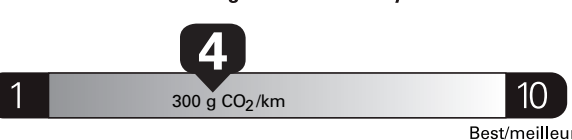

Carbon Dioxide Rating / Indice de dioxyde de carbone

Tailpipe emissions only / Émissions du tuyau d'échappement seulement