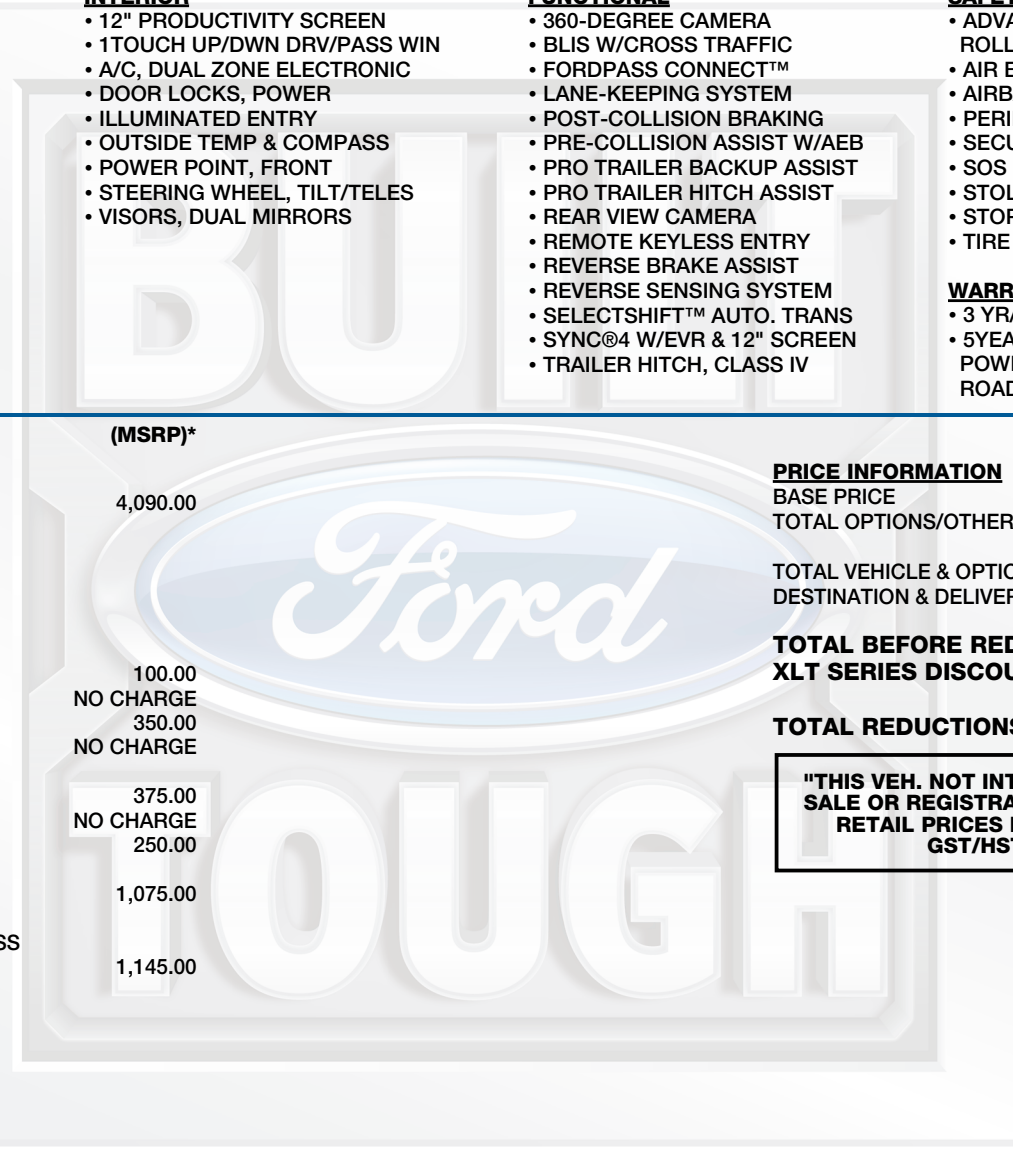

SAFETY/SECURITY

- ADVANCETRAC™/ROLL STABILITY CONTROL
- AIR BAGS, SIDE
- AIRBAGS, DRIVER & PASS
- PERIMETER ALARM
- SECURICODE KEYLESS KEYPAD
- SOS POST CRASH ALERT SYST
- STOLEN VEH SVCS: 1 YR PLAN
- STOP LAMP, HIGH MOUNT CTR
- TIRE PRESSURE MONITOR SYS

WARRANTY

- 3 YR/60,000 KM BASIC
- 5YEAR/100,000 KM POWERTRAIN
- ROADSIDE ASSISTANCE 24 HRS

INCLUDED ON THIS VEHICLE

EQUIPMENT GROUP 302A

- •XLT SERIES
- •LED SIDE-MIRROR SPOT LIGHTS
- •POWER SLIDING REAR WINDOW

OPTIONAL EQUIPMENT/OTHER

- 2024 MODEL YEAR
- FEDERAL EXCISE TAX
- 5.0L V8 ENGINE
- LT265/70R18C BSW ALL-TERRAIN
- 3.73 ELECTRONIC LOCK RR AXLE
- 7200# GVWR PACKAGE
- ENGINE BLOCK HEATER
- 50 STATE EMISSIONS
- LINER-TRAY STYLE-W/CARPET MAT
- BLUECRUISE EQUIP: 90DAY TRIAL
- TOW/HAUL PACKAGE
- .INTEGRATED TRLR BRAKE CNTRL
- MIRROR MAN FOLD W/POWER GLASS
- FX4 OFF ROAD PACKAGE
- .SKID PLATES
- 18" CHROME-LIKE PVD WHEELS
- 136 LITRE/ 36 GALLON FUEL TANK

(MSRP)*

4,090.00

100.00

NO CHARGE

350.00

NO CHARGE

375.00

NO CHARGE

250.00

1,075.00

1,145.00

PRICE INFORMATION

BASE PRICE $71,000.00
TOTAL OPTIONS/OTHER 7,385.00

TOTAL VEHICLE & OPTIONS/OTHER 78,385.00
DESTINATION & DELIVERY 2,295.00

TOTAL BEFORE REDUCTIONS 80,680.00
XLT SERIES DISCOUNT - 1,750.00

TOTAL REDUCTIONS - 1,750.00

"THIS VEH. NOT INTENDED FOR SALE OR REGISTRATION IN US" RETAIL PRICES EXCLUDE GST/HST

(MSRP)*

ENERGUIDE

Gasoline Vehicle
Véhicule à essence

Fuel Consumption / Consommation de carburant

12.8
combined/combinée

14.9
city
ville

10.2
highway
route

22
mi/gal

Annual fuel **COST**
for an annual distance of 20,000 km, and an average fuel price of $1.45 per litre

$ 3 712

Coût annuel en carburant
pour une distance annuelle de 20 000 km, et un prix moyen du carburant de 1,45 $ par litre

Standard pickup trucks range from /
Les camionnettes ordinaires font entre

3.2 - 19.8 L_e/100 km

L_e is gasoline litre equivalent
L_e signifie litre équivalent d'essence

Carbon Dioxide Rating / Indice de dioxyde de carbone

4

300 g CO₂/km

Best/meilleur

Smog Rating / Indice de Smog

6

Best/meilleur

	RAMP ONE/ TERMINAL UN		TOTAL MSRP $78,930.00
	CA69		* MANUFACTURER'S SUGGESTED RETAIL PRICE = MSRP * NOTE: THIS PRICE HAS BEEN DEVELOPED AS A GUIDE. DEALERS MAY SELL FOR LESS AND ARE NOT UNDER ANY OBLIGATION TO ACCEPT THIS SUGGESTED RETAIL PRICE.
	RAMP TWO/ TERMINAL DEUX	FINAL ASSEMBLY PLANT/ USINE DE MONTAGE	
		DEARBORN	
	METHOD OF TRANSP/ MODE DE TRANSPORT	ITEM #: B4-Z601 O/T 2	
	CONVOY	RB123 N RE 2X 425 000558 02 12 24	

U.S. GOVERNMENT SAFETY RATINGS
COTES DE SÉCURITÉ DU GOUVERNEMENT AMÉRICAIN

Overall Vehicle Score / Cote globale du véhicule		★ ★ ★ ★ ★
Frontal Crash Collision frontale	Driver / Conducteur Passenger / Passager	★ ★ ★ ★ ★ ★ ★ ★ ★ ★
Side Crash Collision latérale	Front seat / Siège avant Rear seat / Siège arrière	★ ★ ★ ★ ★ ★ ★ ★ ★ ★
Rollover / Capotage		★ ★ ★ ★

Star ratings range from 1 to 5 stars (*****), with 5 being the highest. Les cotes varient de 1 à 5 étoiles (*****), 5 étant la cote la plus élevée.

Source: U.S. National Highway Traffic Safety Administration
For more information / Pour de plus amples renseignements
www.safercar.gov

FordPass Connect™

Download the FordPass™ app* and you can:

Access Vehicle Control Features

- Remotely start, lock and unlock your vehicle.
- Locate your vehicle and check approximate fuel range.
- Receive vehicle health alerts.

Activate 4G LTE Wi-Fi Hotspot

- New vehicles include a 3-month or 3GB data (whichever comes first) Wi-Fi trial.
- Connect up to ten Wi-Fi-equipped devices.

*Compatible with select smartphone platforms. FordPass Connect™ service required (see App Terms for more information). Connected service and related feature functionality is subject to compatible AT&T-network availability. Evolving technology/cellular networks may affect functionality and availability, or continued provision of some features, prohibiting them from functioning. Message and data rates may apply. See your local Ford website for our privacy policy.

Ask your sales consultant for more details.

1FTFW3L5XRFA39402

Scan code not operational at this time

FOR PLANT USE ONLY