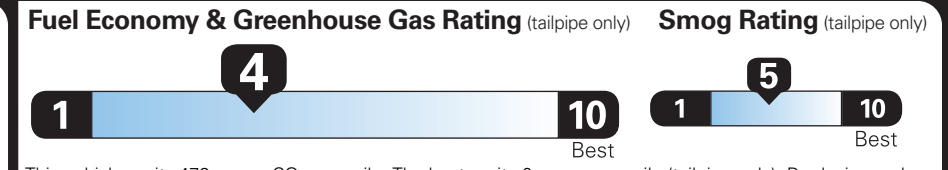

INCLUDED ON THIS VEHICLE

- EQUIPMENT GROUP 302A**
- XLT SERIES
 - LED SIDE-MIRROR SPOTLIGHTS
 - POWER-SLIDING REAR WINDOW

(MSRP)

7,330.00

OPTIONAL EQUIPMENT/OTHER

- 2026 MODEL YEAR
- AVALANCHE 395.00
 - 5.0L V8 ENGINE 2,340.00
 - 275/60R20 BSW ALL-TERRAIN
 - 3.31 RATIO REGULAR AXLE NO CHARGE
 - 7100# GVWR PACKAGE NO CHARGE
 - FRONT LICENSE PLATE BRACKET NO CHARGE
 - XLT BLACK APPEARANCE PKG PLUS 2,170.00
 - .20" GLOSS BLACK PAINTED ALUM
 - 50 STATE EMISSIONS NO CHARGE
 - MIRROR MAN FOLD W/POWER GLASS
 - EXTENDED RANGE 36GAL FUEL TANK
 - CONN PKG: 1 YR INCL W/FORD APP

PRICE INFORMATION

BASE PRICE	\$51,915.00
TOTAL OPTIONS/OTHER	12,235.00
<hr/>	
TOTAL VEHICLE & OPTIONS/OTHER	64,150.00
DESTINATION & DELIVERY	2,795.00
<hr/>	
TOTAL BEFORE DISCOUNTS	66,945.00
XLT MID DISCOUNT	- 2,000.00
<hr/>	
TOTAL SAVINGS	- 2,000.00

EPA DOT Fuel Economy and Environment

Gasoline Vehicle

You spend **\$4,500** more in fuel costs over 5 years compared to the average new vehicle.

Annual fuel cost **\$2,600**

Actual results will vary for many reasons, including driving conditions and how you drive and maintain your vehicle. The average new vehicle gets 29 MPG and costs \$8,500 to fuel over 5 years. Cost estimates are based on 15,000 miles per year at \$3.30 per gallon. MPGe is miles per gasoline gallon equivalent. Vehicle emissions are a significant cause of climate change and smog.