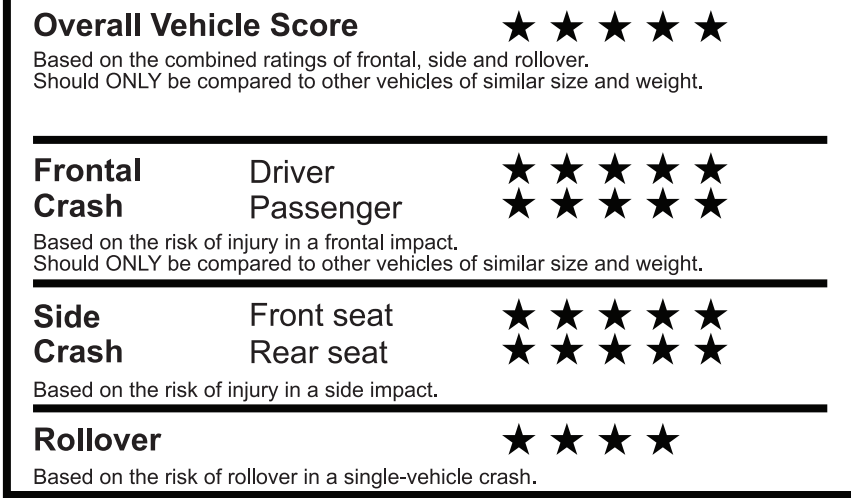

EPA DOT Fuel Economy and Environment

Gasoline Vehicle

You spend **\$4,500** more in fuel costs over 5 years compared to the average new vehicle.

Annual fuel cost **\$2,600**

Actual results will vary for many reasons, including driving conditions and how you drive and maintain your vehicle. The average new vehicle gets 29 MPG and costs \$8,500 to fuel over 5 years. Cost estimates are based on 15,000 miles per year at \$3.30 per gallon. MPGe is miles per gasoline gallon equivalent. Vehicle emissions are a significant cause of climate change and smog.

fueleconomy.gov

GOVERNMENT 5-STAR SAFETY RATINGS

Star ratings range from 1 to 5 stars (★★★★★), with 5 being the highest. Source: National Highway Traffic Safety Administration (NHTSA). www.safercar.gov or 1-888-327-4236