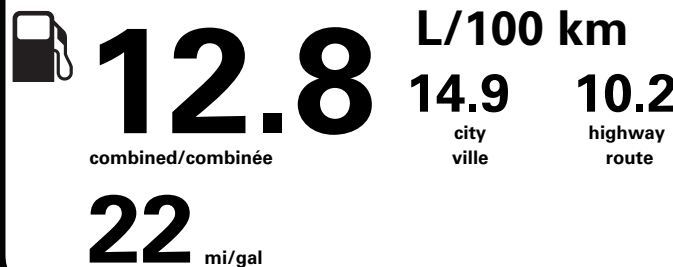

(MSRP)*

4,090.00

100.00

2,375.00

350.00

NO CHARGE

675.00

375.00

NO CHARGE

1,075.00

1,145.00

935.00

NO CHARGE

PRICE INFORMATION

BASE PRICE	$67,225.00
TOTAL OPTIONS/OTHER	11,120.00
TOTAL VEHICLE & OPTIONS/OTHER	78,345.00
DESTINATION & DELIVERY	2,295.00

TOTAL BEFORE REDUCTIONS	80,640.00
XLT SERIES DISCOUNT	- 1,750.00
XLT BLACK PACK DISCOUNT	- 500.00

TOTAL REDUCTIONS	- 2,250.00

"THIS VEH. NOT INTENDED FOR SALE OR REGISTRATION IN US" RETAIL PRICES EXCLUDE GST/HST

TOTAL MSRP $78,390.00

* MANUFACTURER'S SUGGESTED RETAIL PRICE = MSRP

* NOTE: THIS PRICE HAS BEEN DEVELOPED AS A GUIDE. DEALERS MAY SELL FOR LESS AND ARE NOT UNDER ANY OBLIGATION TO ACCEPT THIS SUGGESTED RETAIL PRICE.

RAMP ONE/TERMINAL UN		
CM6B		
RAMP TWO/TERMINAL DEUX	FINAL ASSEMBLY PLANT/USINE DE MONTAGE	
	KANSAS CITY	
METHOD OF TRANSP/MODE DE TRANSPORT	ITEM #: B1-J433 O/T 2	
CONVOY	RA172 R RE 2X 425 000610 01 17 24	

Gasoline Vehicle
Véhicule à essence

Fuel Consumption / Consommation de carburant

Annual fuel **COST**
for an annual distance of 20,000 km, and an average fuel price of $1.45 per litre

$ 3 712

Coût annuel en carburant

pour une distance annuelle de 20 000 km, et un prix moyen du carburant de 1,45 $ par litre

Standard pickup trucks range from / Les camionnettes ordinaires font entre **3.2 - 19.8 L_e/100 km**

L_e is gasoline litre equivalent
L_e signifie litre équivalent d'essence

Carbon Dioxide Rating / Indice de dioxyde de carbone

Tailpipe emissions only / Émissions du tuyau d'échappement seulement

Smog Rating / Indice de Smog

Estimates are based on Government of Canada approved criteria and testing methods. Vehicle's actual fuel consumption will vary.

Estimations établies selon des méthodes d'essai et des critères approuvés par le gouvernement du Canada. La consommation de carburant réelle du véhicule variera.

For more information visit

vehicles.nrcan.gc.ca

Pour plus d'information visitez

vehicules.nrcan.gc.ca

U.S. GOVERNMENT SAFETY RATINGS
COTES DE SÉCURITÉ DU GOUVERNEMENT AMÉRICAIN

Overall Vehicle Score / Cote globale du véhicule	★★★★★
Frontal Crash / Collision frontale	★★★★★
Side Crash / Collision latérale	★★★★★
Rollover / Capotage	★★★★

Star ratings range from 1 to 5 stars (*****), with 5 being the highest. Les cotes varient de 1 à 5 étoiles (*****), 5 étant la cote la plus élevée.

Source: U.S. National Highway Traffic Safety Administration
For more information / Pour de plus amples renseignements
www.safercar.gov

1FTFW3L59RKD07623

FordPass Connect™

Download the FordPass™ app* and you can:

- Access Vehicle Control Features
- Remotely start, lock and unlock your vehicle.
- Locate your vehicle and check approximate fuel range.
- Receive vehicle health alerts.

- Activate 4G LTE Wi-Fi Hotspot
- New vehicles include a 3-month or 3GB data (whichever comes first) Wi-Fi trial.
- Connect up to ten Wi-Fi-equipped devices.

Ask your sales consultant for more details.

Scan code not operational at this time

FOR PLANT USE ONLY

Insist on Ford Protect! The only extended service plan fully backed by Ford and honored at every Ford dealership in the US and Canada. See your Ford dealer for additional details, or visit www.ford.ca for more information.

Personalize your vehicle with Ford Custom Accessories. Genuine Ford Accessories are engineered for your vehicle and can be included under the Ford New Vehicle Limited Warranty. Certain conditions, limitations and exclusions apply. See your Dealer for details.