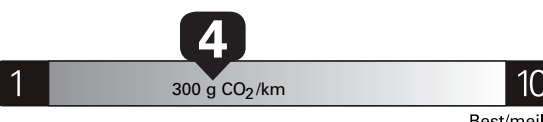

Carbon Dioxide Rating / Indice de dioxyde de carbone

Tailpipe emissions only / Émissions du tuyau d'échappement seulement