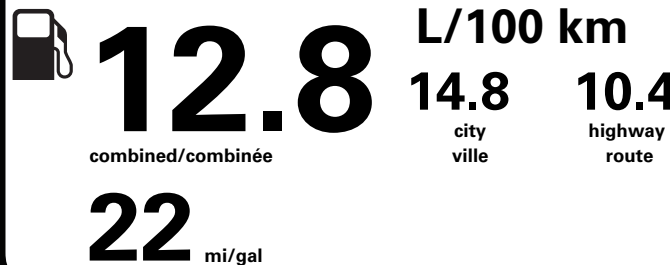

WARRANTY

- 3YR/60,000KM BASIC
- 5YR/100,000KM POWERTRAIN
- ROADSIDE ASSISTANCE 24 HRS

INCLUDED ON THIS VEHICLE

EQUIPMENT GROUP 302A

- •XLT SERIES
- •SIDEVIEW MIRROR SPOTLIGHT-LED
- •POWER SLIDING REAR WINDOW
- •REAR PRIVACY GLASS W/DFRST

OPTIONAL EQUIPMENT/OTHER

- 2026 MODEL YEAR
- FEDERAL EXCISE TAX 100.00
- RUBY RED METALLIC TINTED CC 600.00
- 5.0L V8 ENGINE 4,000.00
- 275/65R18 BSW ALL-TERRAIN
- 3.31 NON-LIMITED-SLIP AXLE
- 7100# GVWR PACKAGE
- XLT BLACK APPEARANCE PACKAGE 1,075.00
- .18" GLOSS BLACK WHEELS
- ENGINE BLOCK HEATER 550.00
- 50 STATE EMISSIONS NO CHARGE
- FLOOR LINER-TRAY W/CARPET MATS 300.00
- CONN PKG: 1YR INCL W/FORD APP
- SPORT CLOTH 40/CON/40 FR SEAT NO CHARGE

(MSRP)*

7,440.00

100.00

600.00

4,000.00

1,075.00

550.00

NO CHARGE

300.00

NO CHARGE

PRICE INFORMATION

BASE PRICE	$67,525.00
TOTAL OPTIONS/OTHER	14,065.00
TOTAL VEHICLE & OPTIONS/OTHER	81,590.00
DESTINATION & DELIVERY	2,695.00

TOTAL BEFORE REDUCTIONS 84,285.00

XLT SERIES DISCOUNT - 1,750.00

TOTAL REDUCTIONS - 1,750.00

"THIS VEH. NOT INTENDED FOR SALE OR REGISTRATION IN US" RETAIL PRICES EXCLUDE GST/HST

(MSRP)*

Canada

ENERGUIDE

Gasoline Vehicle
Véhicule à essence

Fuel Consumption / Consommation de carburant

Annual fuel **COST**
for an annual distance of 20,000 km, and an average fuel price of $1.50 per litre

$ 3 840

Coût annuel en carburant

pour une distance annuelle de 20 000 km, et un prix moyen du carburant de 1,50 $ par litre

Standard pickup trucks range from /
Les camionnettes ordinaires font entre
2.7 - 19.7 L_e/100 km

L_e is gasoline litre equivalent
L_e signifie litre équivalent d'essence