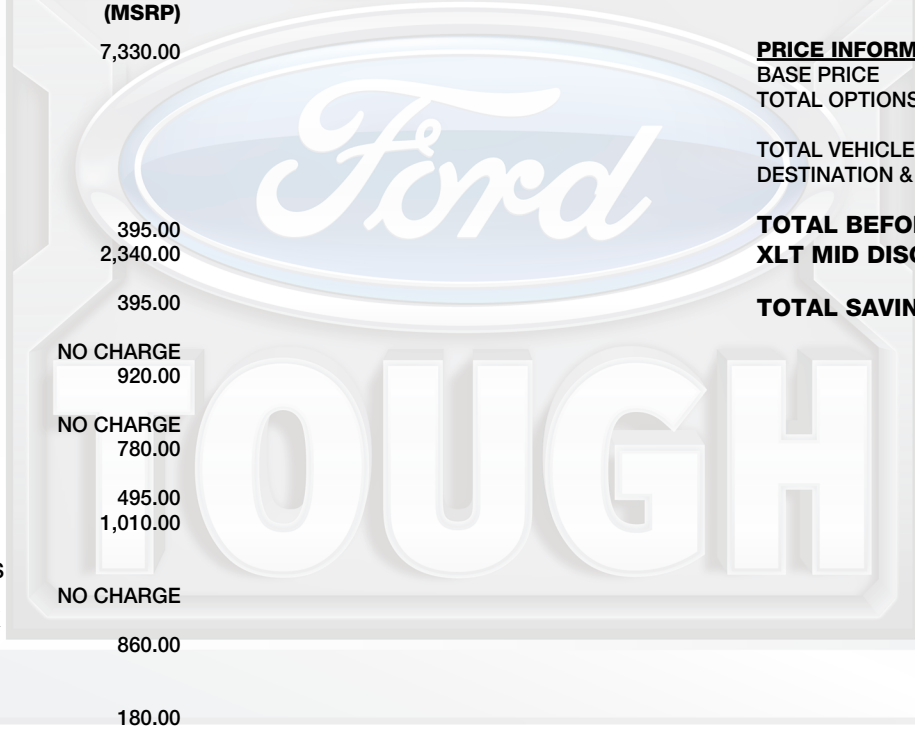

INCLUDED ON THIS VEHICLE

1. **EQUIPMENT GROUP 302A**
2. XLT SERIES
   - LED SIDE-MIRROR SPOTLIGHTS
   - POWER-SLIDING REAR WINDOW

OPTIONAL EQUIPMENT/OTHER

	(MSRP)
2026 MODEL YEAR	7,330.00
AVALANCHE	395.00
5.0L V8 ENGINE	2,340.00
275/65R 18 BSW ALL-TERRAIN	
3.73 MAX TOW E-LOCK REAR AXLE	395.00
7100# GVWR PACKAGE	
FRONT LICENSE PLATE BRACKET	NO CHARGE
XLT BLACK APPEARANCE PACKAGE	920.00
.18" GLOSS BLACK WHEELS	
50 STATE EMISSIONS	NO CHARGE
MOBILE OFFICE PACKAGE	780.00
.WIRELESS CHARGING PAD	
BLUECRUISE EQUIP: 1YR+90D PLAN	495.00
TOW/HAUL PACKAGE	1,010.00
.INTEGRATED TRAILER BRAKE CONT	
MIRROR MAN FOLD W/POWER GLASS	
FORD CO-PILOT360® ASSIST 2.0	NO CHARGE
EXTENDED RANGE 36GAL FUEL TANK	
BED UTILITY PACKAGE	860.00
.TAILGATE STEP AND WORK SURFAC	
CONN PKG: 1 YR INCL W/FORD APP	
WHEEL WELL LINER	180.00

PRICE INFORMATION

	(MSRP)
BASE PRICE	$51,915.00
TOTAL OPTIONS/OTHER	14,705.00
TOTAL VEHICLE & OPTIONS/OTHER	66,620.00
DESTINATION & DELIVERY	2,595.00
TOTAL BEFORE DISCOUNTS	69,215.00
XLT MID DISCOUNT	- 2,000.00
TOTAL SAVINGS	- 2,000.00