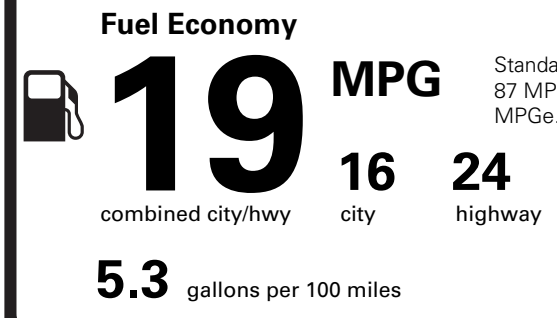

ford.com

VEHICLE DESCRIPTION

**F-150**

2026 F-150 4X4 SUPERCREW  
145" WHEELBASE  
5.0L V8 ENGINE  
ELEC TEN-SPEED AUTO TRANS

**TK D18584**

EXTERIOR  
AVALANCHE  
INTERIOR  
BLACK CLOTH 40/CON/40

STANDARD EQUIPMENT INCLUDED AT NO EXTRA CHARGE

INCLUDED ON THIS VEHICLE

- EQUIPMENT GROUP 302A**
- XLT SERIES
  - LED SIDE-MIRROR SPOTLIGHTS
  - POWER-SLIDING REAR WINDOW

OPTIONAL EQUIPMENT/OTHER

	(MSRP)
2026 MODEL YEAR	7,330.00
AVALANCHE	395.00
5.0L V8 ENGINE	2,340.00
275/65R 18 BSW ALL-TERRAIN	
3.73 MAX TOW E-LOCK REAR AXLE	395.00
7100# GVWR PACKAGE	
FRONT LICENSE PLATE BRACKET	NO CHARGE
XLT BLACK APPEARANCE PACKAGE	920.00
.18" GLOSS BLACK WHEELS	
50 STATE EMISSIONS	NO CHARGE
MOBILE OFFICE PACKAGE	780.00
.WIRELESS CHARGING PAD	
BLUECRUISE EQUIP: 1YR+90D PLAN	495.00
TOW/HAUL PACKAGE	1,010.00
.INTEGRATED TRAILER BRAKE CONT	
MIRROR MAN FOLD W/POWER GLASS	
FORD CO-PILOT360® ASSIST 2.0	NO CHARGE
EXTENDED RANGE 36GAL FUEL TANK	
BED UTILITY PACKAGE	860.00
.TAILGATE STEP AND WORK SURFAC	
CONN PKG: 1 YR INCL W/FORD APP	
WHEEL WELL LINER	180.00

PRICE INFORMATION

	(MSRP)
BASE PRICE	\$51,915.00
TOTAL OPTIONS/OTHER	14,705.00
TOTAL VEHICLE & OPTIONS/OTHER	66,620.00
DESTINATION & DELIVERY	2,595.00
<b>TOTAL BEFORE DISCOUNTS</b>	<b>69,215.00</b>
<b>XLT MID DISCOUNT</b>	<b>- 2,000.00</b>
<b>TOTAL SAVINGS</b>	<b>- 2,000.00</b>

EPA DOT Fuel Economy and Environment

Gasoline Vehicle

You spend **\$4,500** more in fuel costs over 5 years compared to the average new vehicle.

Annual fuel cost **\$2,600**

Actual results will vary for many reasons, including driving conditions and how you drive and maintain your vehicle. The average new vehicle gets 29 MPG and costs \$8,500 to fuel over 5 years. Cost estimates are based on 15,000 miles per year at \$3.30 per gallon. MPGe is miles per gasoline gallon equivalent. Vehicle emissions are a significant cause of climate change and smog.