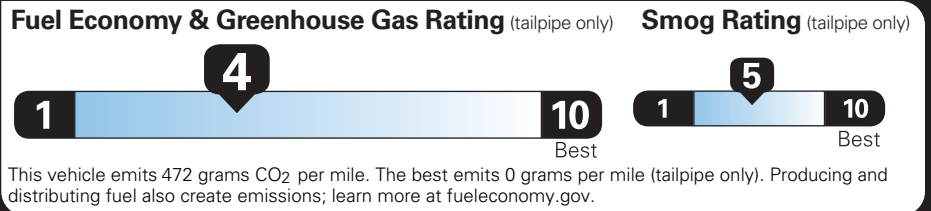

INCLUDED ON THIS VEHICLE

- EQUIPMENT GROUP 302A**
- XLT SERIES
  - LED SIDE-MIRROR SPOTLIGHTS
  - POWER-SLIDING REAR WINDOW

OPTIONAL EQUIPMENT/OTHER

	(MSRP)
2026 MODEL YEAR	7,330.00
AVALANCHE	395.00
5.0L V8 ENGINE	2,340.00
275/65R 18 BSW ALL-TERRAIN	
3.73 MAX TOW E-LOCK REAR AXLE	395.00
7100# GVWR PACKAGE	
FRONT LICENSE PLATE BRACKET	NO CHARGE
XLT BLACK APPEARANCE PACKAGE	920.00
.18" GLOSS BLACK WHEELS	
50 STATE EMISSIONS	NO CHARGE
MOBILE OFFICE PACKAGE	780.00
.WIRELESS CHARGING PAD	
BLUECRUISE EQUIP: 1YR+90D PLAN	495.00
TOW/HAUL PACKAGE	1,010.00
.INTEGRATED TRAILER BRAKE CONT	
MIRROR MAN FOLD W/POWER GLASS	
FORD CO-PILOT360® ASSIST 2.0	NO CHARGE
EXTENDED RANGE 36GAL FUEL TANK	
BED UTILITY PACKAGE	860.00
.TAILGATE STEP AND WORK SURFAC	
CONN PKG: 1 YR INCL W/FORD APP	
WHEEL WELL LINER	180.00

PRICE INFORMATION

	(MSRP)
BASE PRICE	\$51,915.00
TOTAL OPTIONS/OTHER	14,705.00
TOTAL VEHICLE & OPTIONS/OTHER	66,620.00
DESTINATION & DELIVERY	2,595.00
<b>TOTAL BEFORE DISCOUNTS</b>	<b>69,215.00</b>
<b>XLT MID DISCOUNT</b>	<b>- 2,000.00</b>
<b>TOTAL SAVINGS</b>	<b>- 2,000.00</b>

EPA DOT Fuel Economy and Environment

Gasoline Vehicle

You spend **\$4,500** more in fuel costs over 5 years compared to the average new vehicle.

Annual fuel cost **\$2,600**

Actual results will vary for many reasons, including driving conditions and how you drive and maintain your vehicle. The average new vehicle gets 29 MPG and costs \$8,500 to fuel over 5 years. Cost estimates are based on 15,000 miles per year at \$3.30 per gallon. MPGe is miles per gasoline gallon equivalent. Vehicle emissions are a significant cause of climate change and smog.