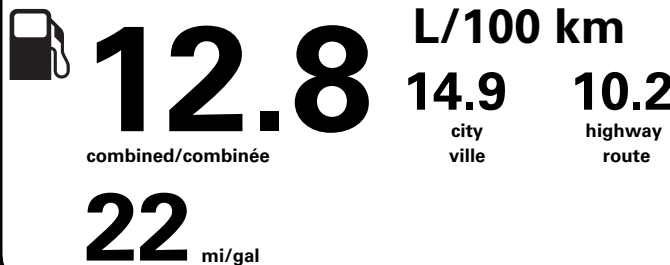

(MSRP)*

6,685.00

100.00

NO CHARGE

NO CHARGE

375.00

120.00

NO CHARGE

250.00

1,075.00

360.00

NO CHARGE

935.00

200.00

PRICE INFORMATION

BASE PRICE	$71,000.00
TOTAL OPTIONS/OTHER	10,100.00
TOTAL VEHICLE & OPTIONS/OTHER	81,100.00
DESTINATION & DELIVERY	2,295.00

TOTAL BEFORE REDUCTIONS **83,395.00**
XLT SERIES DISCOUNT - **1,750.00**

TOTAL REDUCTIONS - **1,750.00**

"THIS VEH. NOT INTENDED FOR SALE OR REGISTRATION IN US" RETAIL PRICES EXCLUDE GST/HST

TOTAL MSRP **$81,645.00**

* MANUFACTURER'S SUGGESTED RETAIL PRICE = MSRP

* NOTE: THIS PRICE HAS BEEN DEVELOPED AS A GUIDE. DEALERS MAY SELL FOR LESS AND ARE NOT UNDER ANY OBLIGATION TO ACCEPT THIS SUGGESTED RETAIL PRICE.

RAMP ONE/
TERMINAL UN

CC8G

RAMP TWO/
TERMINAL DEUX

FINAL ASSEMBLY PLANT/
USINE DE MONTAGE

KANSAS CITY

METHOD OF TRANSP/
MODE DE TRANSPORT

CONVOY

ITEM #: B7-A615 O/T 2

RB062 N RE 2X 425 000305 02 06 24

Gasoline Vehicle
Véhicule à essence

Fuel Consumption / Consommation de carburant

Annual fuel COST
for an annual distance of 20,000 km, and an average fuel price of $1.45 per litre

$ 3 712

Coût annuel en carburant

pour une distance annuelle de 20 000 km, et un prix moyen du carburant de 1,45 $ par litre

Standard pickup trucks range from /
Les camionnettes ordinaires font entre
3.2 - 19.8 L_e/100 km

L_e is gasoline litre equivalent
L_e signifie litre équivalent d'essence