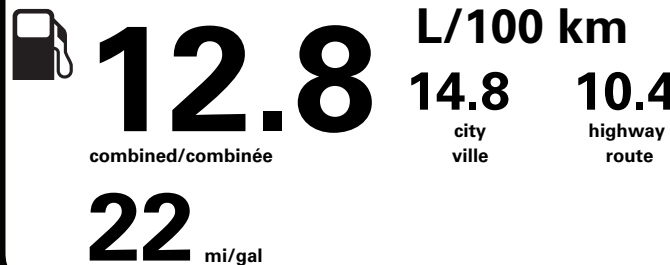

SAFETY/SECURITY

- ADVANCETRAC™/ROLL STABILITY CONTROL AIRBAGS - SAFETY CANOPY® AIRBAGS-DRIVER/PASSENGER CENTRE HIGH MOUNT STOPLAMP DAYTIME RUNNING LIGHTS PERIMETER ALARM SECURE PKG 1 YR INCLUDED SECURILOCK® ANTI-THEFT SYS SOS POST CRASH ALERT SYST TIRE PRESSURE MONITOR SYS

WARRANTY

- 3YR/60,000KM BASIC 5YR/100,000KM POWERTRAIN ROADSIDE ASSISTANCE 24 HRS

INCLUDED ON THIS VEHICLE

(MSRP)*

EQUIPMENT GROUP 302A

7,440.00

- XLT SERIES SIDEVIEW MIRROR SPOTLIGHT-LED POWER SLIDING REAR WINDOW REAR PRIVACY GLASS W/DFRST

OPTIONAL EQUIPMENT/OTHER

- 2026 MODEL YEAR FEDERAL EXCISE TAX RUBY RED METALLIC TINTED CC 5.0L V8 ENGINE 275/65R18 BSW ALL-TERRAIN 3.31 NON-LIMITED-SLIP AXLE 7100# GVWR PACKAGE XLT BLACK APPEARANCE PACKAGE .18" GLOSS BLACK WHEELS ENGINE BLOCK HEATER 50 STATE EMISSIONS FLOOR LINER-TRAY W/CARPET MATS BED UTILITY PACKAGE .TAILGATE STEP CONN PKG: 1YR INCL W/FORD APP SPORT CLOTH 40/CON/40 FR SEAT

NO CHARGE

PRICE INFORMATION

Table with 2 columns: Description, (MSRP)*. Includes BASE PRICE $67,525.00, TOTAL OPTIONS/OTHER 15,190.00, TOTAL VEHICLE & OPTIONS/OTHER DESTINATION & DELIVERY 82,715.00, 2,695.00.

TOTAL BEFORE REDUCTIONS 85,410.00 XLT SERIES DISCOUNT - 1,750.00

TOTAL REDUCTIONS - 1,750.00

"THIS VEH. NOT INTENDED FOR SALE OR REGISTRATION IN US" RETAIL PRICES EXCLUDE GST/HST

Gasoline Vehicle Véhicule à essence

Fuel Consumption / Consommation de carburant

Annual fuel COST for an annual distance of 20,000 km, and an average fuel price of $1.50 per litre

$ 3 840

Coût annuel en carburant pour une distance annuelle de 20 000 km, et un prix moyen du carburant de 1,50 $ par litre

Standard pickup trucks range from / Les camionnettes ordinaires font entre 2.7 - 19.7 L_e/100 km

L_e is gasoline litre equivalent L_e signifie litre équivalent d'essence