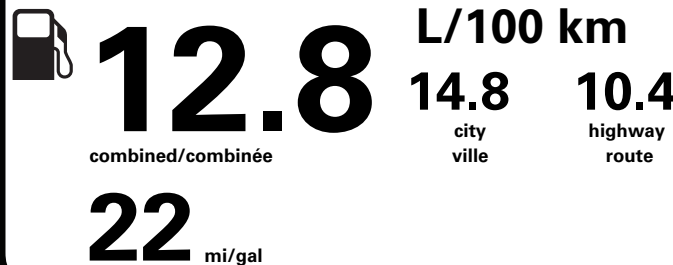

WARRANTY

- 3YR/60,000KM BASIC 5YR/100,000KM POWERTRAIN ROADSIDE ASSISTANCE 24 HRS

INCLUDED ON THIS VEHICLE

(MSRP)*

EQUIPMENT GROUP 302A

7,440.00

- XLT SERIES SIDEVIEW MIRROR SPOTLIGHT-LED POWER SLIDING REAR WINDOW REAR PRIVACY GLASS W/DFRST

OPTIONAL EQUIPMENT/OTHER

- 2026 MODEL YEAR FEDERAL EXCISE TAX 5.0L V8 ENGINE 275/65R18 BSW ALL-TERRAIN 3.31 NON-LIMITED-SLIP AXLE 7200# GVWR PACKAGE XLT BLACK APPEARANCE PACKAGE .18" GLOSS BLACK WHEELS 50 STATE EMISSIONS MOBILE OFFICE PACKAGE WIRELESS CHARGING PAD BED UTILITY PACKAGE TAILGATE STEP CONN PKG: 1YR INCL W/FORD APP SPORT CLOTH 40/CON/40 FR SEAT

100.00 1,925.00 1,075.00 NO CHARGE 1,215.00 1,125.00 NO CHARGE

PRICE INFORMATION

Table with 2 columns: Description, (MSRP)*. Includes BASE PRICE ($70,175.00), TOTAL OPTIONS/OTHER (12,880.00), TOTAL VEHICLE & OPTIONS/OTHER DESTINATION & DELIVERY (83,055.00), and 2,695.00.

TOTAL BEFORE REDUCTIONS 85,750.00 XLT SERIES DISCOUNT - 1,750.00

TOTAL REDUCTIONS - 1,750.00

"THIS VEH. NOT INTENDED FOR SALE OR REGISTRATION IN US" RETAIL PRICES EXCLUDE GST/HST

Gasoline Vehicle Véhicule à essence

Fuel Consumption / Consommation de carburant

Annual fuel COST for an annual distance of 20,000 km, and an average fuel price of $1.50 per litre

$ 3 840

Coût annuel en carburant

pour une distance annuelle de 20 000 km, et un prix moyen du carburant de 1,50 $ par litre

Standard pickup trucks range from / Les camionnettes ordinaires font entre 2.7 - 19.7 L_e/100 km

L_e is gasoline litre equivalent L_e signifie litre équivalent d'essence