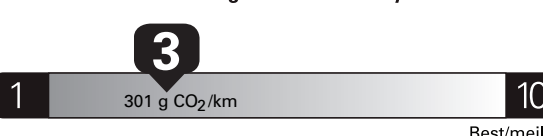

Carbon Dioxide Rating / Indice de dioxyde de carbone

Tailpipe emissions only / Émissions du tuyau d'échappement seulement