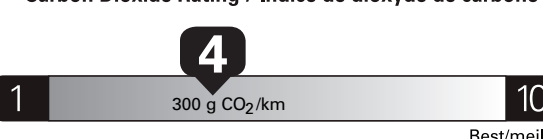

Carbon Dioxide Rating / Indice de dioxyde de carbone

Tailpipe emissions only / Émissions du tuyau d'échappement seulement