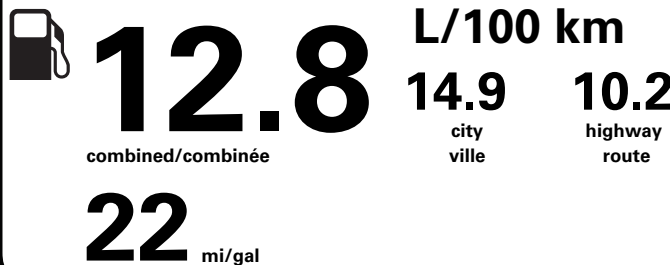

100.00 2,375.00 550.00 2,500.00 375.00 NO CHARGE 1,750.00 250.00 1,075.00 935.00 NO CHARGE

PRICE INFORMATION

Table with 2 columns: Description, (MSRP)*. Includes BASE PRICE ($67,225.00), TOTAL OPTIONS/OTHER (16,595.00), TOTAL VEHICLE & OPTIONS/OTHER DESTINATION & DELIVERY (83,820.00), and 2,295.00.

Table with 2 columns: Description, Amount. Includes TOTAL BEFORE REDUCTIONS (86,115.00), XLT SERIES DISCOUNT (-1,750.00), and XLT BLACK PLUS DISCOUNT (-500.00).

TOTAL REDUCTIONS - 2,250.00

"THIS VEH. NOT INTENDED FOR SALE OR REGISTRATION IN US" RETAIL PRICES EXCLUDE GST/HST

TOTAL MSRP $83,865.00

* MANUFACTURER'S SUGGESTED RETAIL PRICE = MSRP

* NOTE: THIS PRICE HAS BEEN DEVELOPED AS A GUIDE. DEALERS MAY SELL FOR LESS AND ARE NOT UNDER ANY OBLIGATION TO ACCEPT THIS SUGGESTED RETAIL PRICE.

RAMP ONE/ TERMINAL UN

CA8G

RAMP TWO/ TERMINAL DEUX

FINAL ASSEMBLY PLANT/ USINE DE MONTAGE

DEARBORN

METHOD OF TRANSP/ MODE DE TRANSPORT

CONVOY

ITEM #: B6-C045 O/T 2

RB132 R RE 2X 425 000475 02 13 24

Gasoline Vehicle Véhicule à essence

Fuel Consumption / Consommation de carburant

Annual fuel COST for an annual distance of 20,000 km, and an average fuel price of $1.45 per litre

$ 3 712

Coût annuel en carburant pour une distance annuelle de 20 000 km, et un prix moyen du carburant de 1,45 $ par litre

Standard pickup trucks range from / Les camionnettes ordinaires font entre 3.2 - 19.8 L_e/100 km

L_e is gasoline litre equivalent L_e signifie litre équivalent d'essence