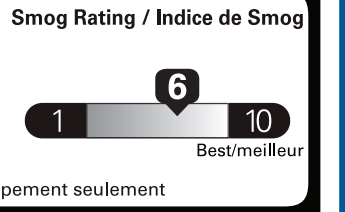

Annual fuel **COST**
for an annual distance of 20,000 km, and an average fuel price of $1.00 per litre

$ 2 040
Coût annuel en carburant

pour une distance annuelle de 20 000 km, et un prix moyen du carburant de 1,00 $ par litre

Standard pickup trucks range from / Les camionnettes ordinaires font entre **8.8 - 19.8 L_e/100 km**
L_e is gasoline litre equivalent / L_e signifie litre équivalent d'essence