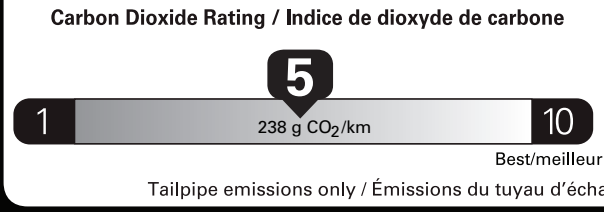

Annual fuel **COST**
for an annual distance of 20,000 km, and an average fuel price of $1.00 per litre

$ 2 040
Coût annuel en carburant

pour une distance annuelle de 20 000 km, et un prix moyen du carburant de 1,00 $ par litre

Standard pickup trucks range from / Les camionnettes ordinaires font entre **8.8 - 19.8 L_e/100 km**
L_e is gasoline litre equivalent / L_e signifie litre équivalent d'essence