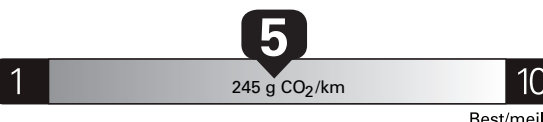

Carbon Dioxide Rating / Indice de dioxyde de carbone