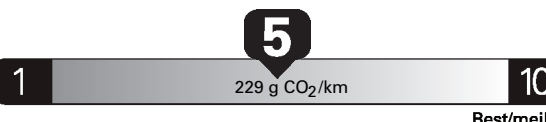

PRICE INFORMATION

BASE PRICE	$50,989.00
TOTAL OPTIONS/OTHER	9,640.00
TOTAL VEHICLE & OPTIONS/OTHER DESTINATION & DELIVERY	60,629.00
	1,950.00

(MSRP)*

SOLD TO/VENDU A Peninsula Ford Lincoln P.O. BOX 894 Owen Sound ON CAN N4K 6H6	B80 204	RAMP ONE/ TERMINAL UN	DEALER NO./CONCESSIONNAIRE B80 204
SHIP TO (IF OTHER THAN SOLD TO) / EXPEDIER A (SI AUTRE QUE L'ACHETEUR)		RAMP TWO/ TERMINAL DEUX	FINAL ASSEMBLY PLANT/ USINE DE MONTAGE DEARBORN
SHIP THROUGH/EXPEDIER VIA	METHOD OF TRANSP / MODE DE TRANSPORT CONVOY	ITEM #: B8-016K O/T 1	

TOTAL MSRP $62,579.00

* MANUFACTURER'S SUGGESTED RETAIL PRICE = MSRP
* NOTE: THIS PRICE HAS BEEN DEVELOPED AS A GUIDE. DEALERS MAY SELL FOR LESS AND ARE NOT UNDER ANY OBLIGATION TO ACCEPT THIS SUGGESTED RETAIL PRICE.

SPECIAL ORDER

MD221 N RE 2X 125 002070 04 22 21

Gasoline Vehicle
Véhicule à essence

Fuel Consumption / Consommation de carburant

9.8
combined/combinaée
29
mi/gal

L/100 km
9.8 city
9.7 highway
route

Annual fuel **COST**
for an annual distance of 20,000 km, and an average fuel price of $1.25 per litre

$ 2 450
Coût annuel en carburant

pour une distance annuelle de 20 000 km, et un prix moyen du carburant de 1,25 $ par litre

Standard pickup trucks range from /
Les camionnettes ordinaires font entre
8.9 - 16.3 L_e/100 km

L_e is gasoline litre equivalent
L_e signifie litre équivalent d'essence

Carbon Dioxide Rating / Indice de dioxyde de carbone

Tailpipe emissions only / Émissions du tuyau d'échappement seulement