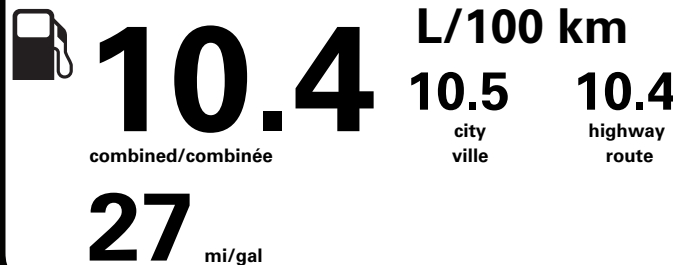

(MSRP)*

SPORT CLOTH 40/CONSOLE/40 6,040.00

(MSRP)*

NO CHARGE

PRICE INFORMATION

BASE PRICE $59,125.00 TOTAL OPTIONS/OTHER 15,910.00 TOTAL VEHICLE & OPTIONS/OTHER DESTINATION & DELIVERY 75,035.00 2,295.00

"THIS VEH. NOT INTENDED FOR SALE OR REGISTRATION IN US" RETAIL PRICES EXCLUDE GST/HST

100.00

6,175.00

NO CHARGE

1,000.00

NO CHARGE

NO CHARGE

NO CHARGE

NO CHARGE

NO CHARGE

NO CHARGE

1,000.00

NO CHARGE

225.00

470.00

NO CHARGE

NO CHARGE

850.00

500.00

SOLD TO/ VENDU A

A & B Ford Sales Ltd. 31 Dufferin Street Perth ON CAN K7H 3A5

B10 716

RAMP ONE/ TERMINAL UN

RM61

DEALER NO./CONCESSIONNAIRE

B10 716

TOTAL MSRP $77,330.00

SHIP TO (IF OTHER THAN SOLD TO) / EXPEDIER A (SI AUTRE QUE L'ACHETEUR)

RAMP TWO/ TERMINAL DEUX

FINAL ASSEMBLY PLANT/ USINE DE MONTAGE

DEARBORN

* MANUFACTURER'S SUGGESTED RETAIL PRICE = MSRP

* NOTE: THIS PRICE HAS BEEN DEVELOPED AS A GUIDE. DEALERS MAY SELL FOR LESS AND ARE NOT UNDER ANY OBLIGATION TO ACCEPT THIS SUGGESTED RETAIL PRICE.

SHIP THROUGH/EXPEDIER VIA

METHOD OF TRANSP / MODE DE TRANSPORT

ITEM #: B1-S903 O/T 2

RAIL

PE231 N RE 2X 340 000721 05 23 23

Gasoline Vehicle Véhicule à essence

Fuel Consumption / Consommation de carburant

Annual fuel COST for an annual distance of 20,000 km, and an average fuel price of $1.25 per litre

$ 2 600

Coût annuel en carburant

pour une distance annuelle de 20 000 km, et un prix moyen du carburant de 1,25 $ par litre

Standard pickup trucks range from / Les camionnettes ordinaires font entre 8.9 - 19.8 L_e/100 km

L_e is gasoline litre equivalent L_e signifie litre équivalent d'essence

Carbon Dioxide Rating / Indice de dioxyde de carbone

Tailpipe emissions only / Émissions du tuyau d'échappement seulement

Smog Rating / Indice de Smog

Estimates are based on Government of Canada approved criteria and testing methods. Vehicle's actual fuel consumption will vary.

Estimations établies selon des méthodes d'essai et des critères approuvés par le gouvernement du Canada. La consommation de carburant réelle du véhicule variera.

For more information visit

vehicles.nrcan.gc.ca

Pour plus d'information visitez

vehicules.nrcan.gc.ca

U.S. GOVERNMENT SAFETY RATINGS COTES DE SÉCURITÉ DU GOUVERNEMENT AMÉRICAIN

Overall Vehicle Score / Cote globale du véhicule ★★★★★

Frontal Crash / Collision frontale Driver / Conducteur ★★★★★ Passenger / Passager ★★★★★

Side Crash / Collision latérale Front seat / Siège avant ★★★★★ Rear seat / Siège arrière ★★★★★

Rollover / Capotage ★★★★★

Star ratings range from 1 to 5 stars (★★★★★), with 5 being the highest. Les cotes varient de 1 à 5 étoiles (★★★★★), 5 étant la cote la plus élevée.

Source: U.S. National Highway Traffic Safety Administration For more information / Pour de plus amples renseignements www.safercar.gov

1FTFW1ED7PFB98612

FordPass Connect™

Download the FordPass™ app* and you can:

- Access Vehicle Control Features Remotely start, lock and unlock your vehicle. Locate your vehicle and check approximate fuel range. Receive vehicle health alerts.

Activate 4G LTE Wi-Fi Hotspot

- New vehicles include a 3-month or 3GB data (whichever comes first) Wi-Fi trial. Connect up to ten Wi-Fi-equipped devices.

The FordPass Connect™ modem is active and sending vehicle data (e.g., diagnostics) to Ford. See in-vehicle Settings for connectivity options.

Scan code not operational at this time

FOR PLANT USE ONLY

FORD PROTECT Continued Service Plan

Insist on Ford Protect! The only extended service plan fully backed by Ford and honored at every Ford dealership in the US and Canada. See your Ford dealer for additional details, or visit www.ford.ca for more information.

Personalize your vehicle with Ford Custom Accessories. Genuine Ford Accessories are engineered for your vehicle and can be included under the Ford New Vehicle Limited Warranty. Certain conditions, limitations and exclusions apply. See your Dealer for details.