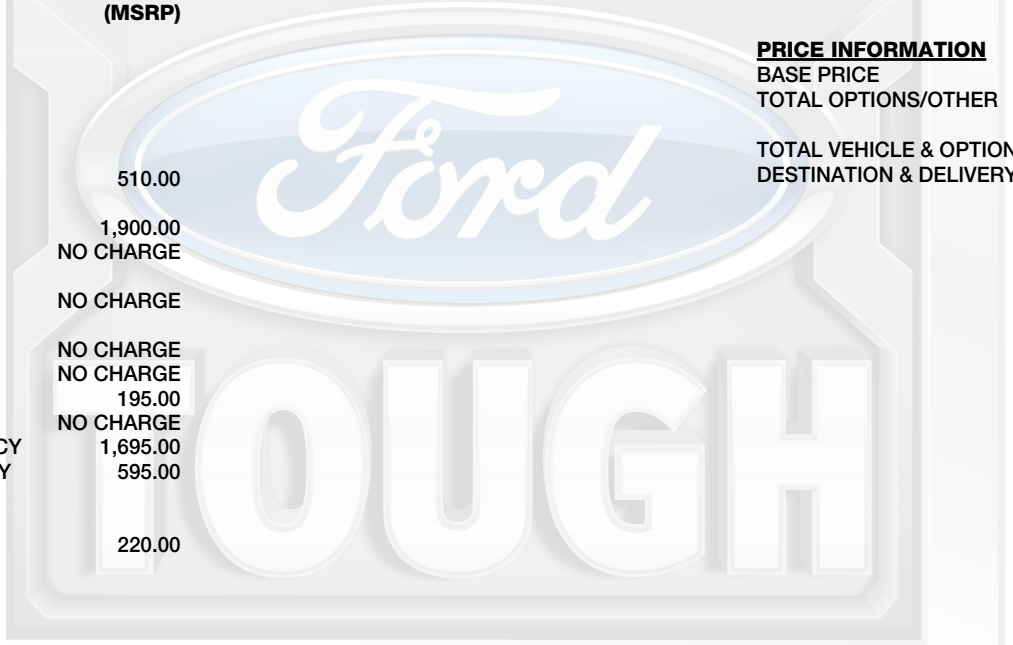

Go Further

ford.com

VEHICLE DESCRIPTION

F-150

2022 F-150 4X4 SUPERCREW 145" WHEELBASE 3.5L POWERBOOST FULL HYBRID HYBRID ELEC 10-SPD AUTO TRA

EXTERIOR SMOKED QUARTZ TINTED CC MET INTERIOR ADMIRAL BLUE LEATHER SEATS

NF A00283

STANDARD EQUIPMENT INCLUDED AT NO EXTRA CHARGE

Table with 4 columns: EXTERIOR, INTERIOR, FUNCTIONAL, SAFETY/SECURITY. Lists various vehicle features and options.

INCLUDED ON THIS VEHICLE

EQUIPMENT GROUP 900A • LIMITED SERIES

OPTIONAL EQUIPMENT/OTHER

- 2022 MODEL YEAR, SMOKED QUARTZ TINTED CC MET, .22" POLISHED ALUMINUM WHEELS, 3.5L POWERBOOST FULL HYBRID HYBRID ELEC 10-SPD AUTO TRANS, .275/50R22 BSW ALL-SEASON, 3.73 ELECTRONIC LOCK RR AXLE, 7350# GVWR PACKAGE, FRONT LICENSE PLATE BRACKET, 50 STATE EMISSIONS, INTERIOR WORK SURFACE, AUTO START-STOP REMOVAL, TONNEAU COVER-RETRACTABLE*ACCY, BEDLINER-TOUGHBED SPRAYIN*ACCY

DEALER INSTALLED OPTIONS

Front & Rear Molded Splash Gua

(MSRP)

PRICE INFORMATION

Table with 2 columns: (MSRP), PRICE INFORMATION. Rows include BASE PRICE, TOTAL OPTIONS/OTHER, TOTAL VEHICLE & OPTIONS/OTHER, DESTINATION & DELIVERY.

EPA DOT Fuel Economy and Environment

Gasoline Vehicle

Fuel Economy section showing 23 MPG combined city/hwy, 23 city, 23 highway, and 4.3 gallons per 100 miles.

Standard Pickup Trucks range from 12 to 27 MPG. The best vehicle rates 142 MPGe.

You spend $1,250 more in fuel costs over 5 years compared to the average new vehicle.

Annual fuel cost $1,550