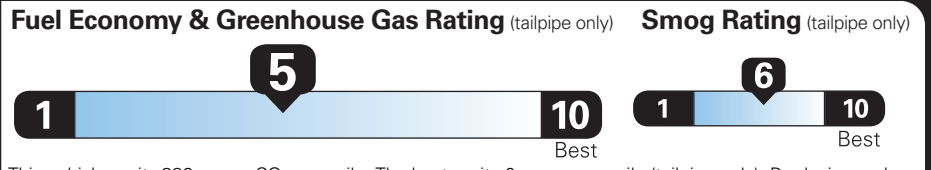

EPA DOT Fuel Economy and Environment

Gasoline Vehicle

Fuel Economy section showing 23 MPG combined city/hwy, 23 city, 23 highway, and 4.3 gallons per 100 miles.

Standard Pickup Trucks range from 12 to 27 MPG. The best vehicle rates 142 MPGe.

You spend \$1,250 more in fuel costs over 5 years compared to the average new vehicle.

Annual fuel cost \$1,550

Actual results will vary for many reasons, including driving conditions and how you drive and maintain your vehicle. The average new vehicle gets 27 MPG and costs \$6,500 to fuel over 5 years.