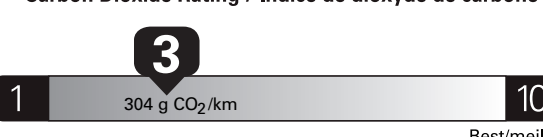

Carbon Dioxide Rating / Indice de dioxyde de carbone