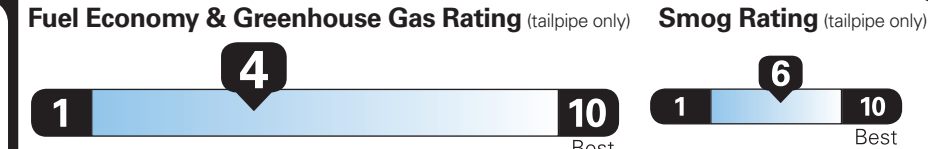

RESIDENCY RESTRICTIONS APPLY TO DISCOUNTS/SAVINGS - BASED ON CUSTOMER ZIP CODE. SEE DEALER FOR DETAILS.

(MSRP)

EPA DOT

Fuel Economy and Environment

Gasoline Vehicle

Fuel Economy
20 MPG
combined city/hwy city highway
5.0 gallons per 100 miles

Standard Pickup Trucks range from 12 to 70 MPG. The best vehicle rates 132 MPGe.

You spend **\$3,000**

more in fuel costs over 5 years compared to the average new vehicle.

Annual fuel cost **\$2,200**

This vehicle emits 451 grams CO₂ per mile. The best emits 0 grams per mile (tailpipe only). Producing and distributing fuel also create emissions; learn more at fueleconomy.gov.