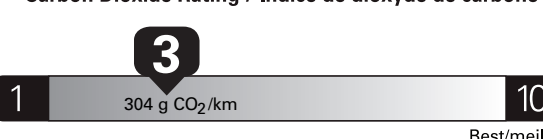

Carbon Dioxide Rating / Indice de dioxyde de carbone