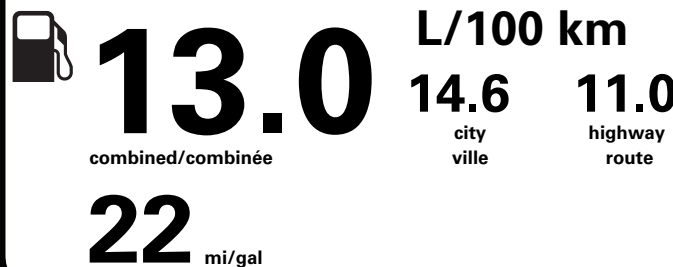

(MSRP)*

6,040.00

100.00

3,525.00

NO CHARGE

NO CHARGE

- 250.00

- 60.00

NO CHARGE

950.00

470.00

500.00

NO CHARGE

PRICE INFORMATION

Table with 2 columns: Description, (MSRP)*. Includes BASE PRICE ($54,025.00), TOTAL OPTIONS/OTHER (11,275.00), TOTAL VEHICLE & OPTIONS/OTHER (65,300.00), DESTINATION & DELIVERY (2,095.00).

"THIS VEH. NOT INTENDED FOR SALE OR REGISTRATION IN US" RETAIL PRICES EXCLUDE GST/HST

Table with 4 columns: Field, Value, Field, Value. Includes SOLD TO/ENDU A (Steeltown Ford Sales 1980 Ltd), RAMP ONE/TERMINAL UN (CW64), DEALER NO./CONCESSIONNAIRE (B40 069), SHIP TO (933 Manitoba Ave. Selkirk), RAMP TWO/TERMINAL DEUX, FINAL ASSEMBLY PLANT/USINE DE MONTAGE (KANSAS CITY), SHIP THROUGH/EXPEDIER VIA (CONVOY), METHOD OF TRANSP/MODE DE TRANSPORT, ITEM #: B4-4025 O/T 2, NJ012 N RE 2X 235 001135 09 01 22

TOTAL MSRP $67,395.00

* MANUFACTURER'S SUGGESTED RETAIL PRICE = MSRP * NOTE: THIS PRICE HAS BEEN DEVELOPED AS A GUIDE. DEALERS MAY SELL FOR LESS AND ARE NOT UNDER ANY OBLIGATION TO ACCEPT THIS SUGGESTED RETAIL PRICE.

Canada

ENERGUIDE

Gasoline Vehicle Véhicule à essence

Fuel Consumption / Consommation de carburant

Annual fuel COST for an annual distance of 20,000 km, and an average fuel price of $1.00 per litre

$ 2 600

Coût annuel en carburant

pour une distance annuelle de 20 000 km, et un prix moyen du carburant de 1,00 $ par litre

Standard pickup trucks range from / Les camionnettes ordinaires font entre 8.8 - 19.8 L_e/100 km

L_e is gasoline litre equivalent L_e signifie litre équivalent d'essence