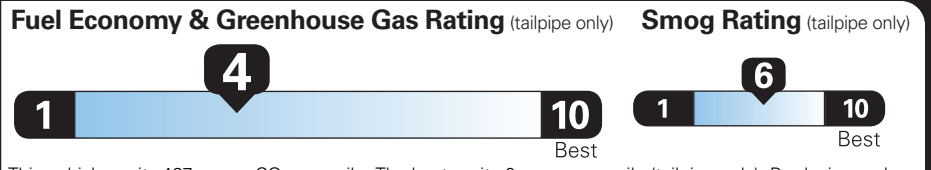

Table listing optional equipment and their MSRP values.

(MSRP)

Table listing MSRP values for various equipment items.

PRICE INFORMATION

Table showing base price, total options/other, and total vehicle & options/other destination & delivery.

EPA DOT Fuel Economy and Environment

Gasoline Vehicle

Fuel Economy section showing 19 MPG combined city/hwy, 17 city, 23 highway, and 5.3 gallons per 100 miles.

Standard Pickup Trucks range from 12 to 70 MPG. The best vehicle rates 142 MPGe.

You spend \$2,750 more in fuel costs over 5 years compared to the average new vehicle.

Annual fuel cost \$1,850

Actual results will vary for many reasons, including driving conditions and how you drive and maintain your vehicle. The average new vehicle gets 27 MPG and costs \$6,500 to fuel over 5 years.