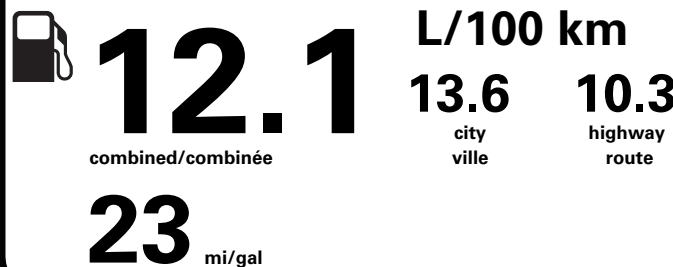

(MSRP)*

PRICE INFORMATION

BASE PRICE	$92,415.00
TOTAL OPTIONS/OTHER	5,085.00
TOTAL VEHICLE & OPTIONS/OTHER	97,500.00
DESTINATION & DELIVERY	2,295.00

(MSRP)*

"THIS VEH. NOT INTENDED FOR SALE OR REGISTRATION IN US" RETAIL PRICES EXCLUDE GST/HST

	RAMP ONE/ TERMINAL UN		TOTAL MSRP $99,795.00
	CA8B		
	RAMP TWO/ TERMINAL DEUX	FINAL ASSEMBLY PLANT/ USINE DE MONTAGE	* MANUFACTURER'S SUGGESTED RETAIL PRICE = MSRP
		DEARBORN	* NOTE: THIS PRICE HAS BEEN DEVELOPED AS A GUIDE. DEALERS MAY SELL FOR LESS AND ARE NOT UNDER ANY OBLIGATION TO ACCEPT THIS SUGGESTED RETAIL PRICE.
	METHOD OF TRANSP/ MODE DE TRANSPORT	ITEM #: B7-0046 O/T 2	
	CONVOY	PG101 N RE 2X 340 000304 07 10 23	

Gasoline Vehicle
Véhicule à essence

Fuel Consumption / Consommation de carburant

Annual fuel **COST**
for an annual distance of 20,000 km, and an average fuel price of $1.25 per litre

$ 3 025

Coût annuel en carburant

pour une distance annuelle de 20 000 km, et un prix moyen du carburant de 1,25 $ par litre

Standard pickup trucks range from /
Les camionnettes ordinaires font entre
8.9 - 19.8 L_e/100 km

L_e is gasoline litre equivalent
L_e signifie litre équivalent d'essence

Carbon Dioxide Rating / Indice de dioxyde de carbone

Tailpipe emissions only / Émissions du tuyau d'échappement seulement

Smog Rating / Indice de Smog

Estimates are based on Government of Canada approved criteria and testing methods. Vehicle's actual fuel consumption will vary.

Estimations établies selon des méthodes d'essai et des critères approuvés par le gouvernement du Canada. La consommation de carburant réelle du véhicule variera.

For more information visit

vehicles.nrcan.gc.ca

Pour plus d'information visitez

vehicules.nrcan.gc.ca

U.S. GOVERNMENT SAFETY RATINGS
COTES DE SÉCURITÉ DU GOUVERNEMENT AMÉRICAIN

Overall Vehicle Score / Cote globale du véhicule	★★★★★
Frontal Crash Collision frontale	★★★★★
Side Crash Collision latérale	★★★★★
Rollover / Capotage	★★★★

Star ratings range from 1 to 5 stars (*****), with 5 being the highest.
Les cotes varient de 1 à 5 étoiles (*****), 5 étant la cote la plus élevée.

Source: U.S. National Highway Traffic Safety Administration
For more information / Pour de plus amples renseignements
www.safercar.gov

1FTFW1E84PFC28698

FordPass Connect™

Download the FordPass™ app* and you can:

1. **Access Vehicle Control Features**
2. Remotely start, lock and unlock your vehicle.
   - Locate your vehicle and check approximate fuel range.
   - Receive vehicle health alerts.

1. **Activate 4G LTE Wi-Fi Hotspot**
2. New vehicles include a 3-month or 3GB data (whichever comes first) Wi-Fi trial.
   - Connect up to ten Wi-Fi-equipped devices.

The FordPass Connect™ modem is active and sending vehicle data (e.g., diagnostics) to Ford. See in-vehicle Settings for connectivity options.

Scan code not operational at this time

FOR PLANT USE ONLY

Insist on Ford Protect! The only extended service plan fully backed by Ford and honored at every Ford dealership in the US and Canada. See your Ford dealer for additional details, or visit www.ford.ca for more information.

Personalize your vehicle with Ford Custom Accessories. Genuine Ford Accessories are engineered for your vehicle and can be included under the Ford New Vehicle Limited Warranty. Certain conditions, limitations and exclusions apply. See your Dealer for details.