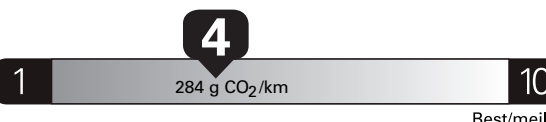

Carbon Dioxide Rating / Indice de dioxyde de carbone

Tailpipe emissions only / Émissions du tuyau d'échappement seulement