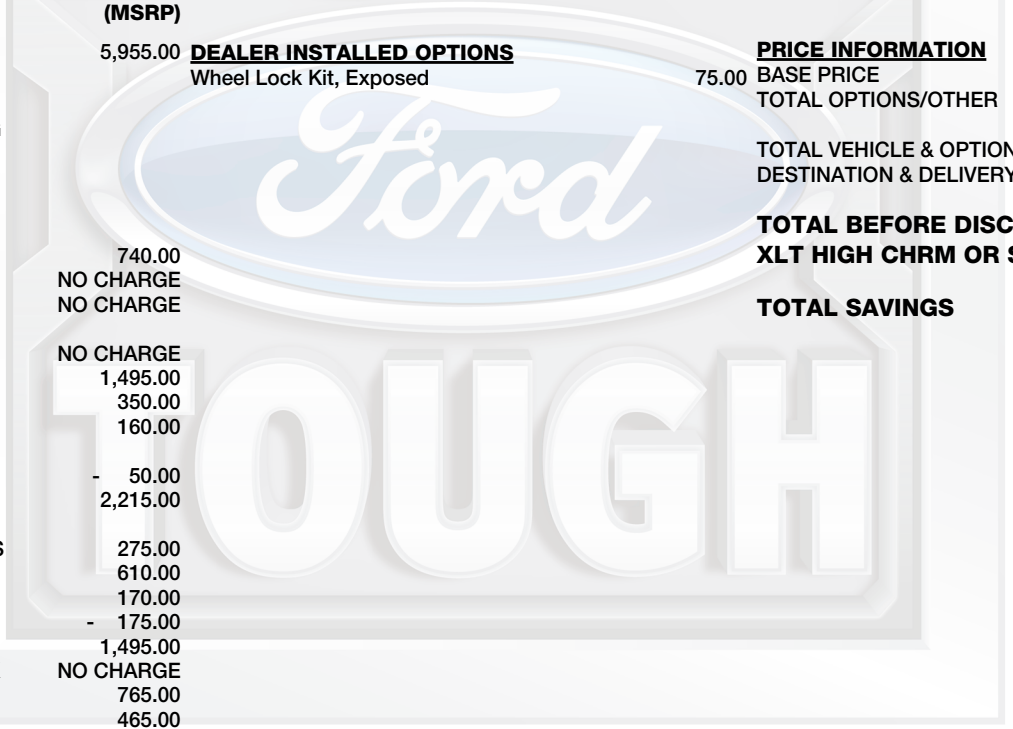

INCLUDED ON THIS VEHICLE

1. **EQUIPMENT GROUP 302A**
2. XLT SERIES
   - ELECTRONIC AUTO TEMP CONTROL
   - SYNC 4 W/ENHANCED VOICE RECOG
   - LED SIDE-MIRROR SPOTLIGHTS
   - REMOTE START SYSTEM

OPTIONAL EQUIPMENT/OTHER

3.5L V6 ECOBOOST	740.00
275/60R20 BSW ALL-TERRAIN	NO CHARGE
3.55 ELECTRONIC LOCK RR AXLE	NO CHARGE
7150# GVWR PACKAGE	NO CHARGE
50 STATE EMISSIONS	NO CHARGE
TWIN PANEL MOONROOF	1,495.00
POWER-SLIDING REAR WINDOW	350.00
LINER-TRAY STYLE-NO CARPET MAT	160.00
ONBOARD 400W OUTLET	
AUTO START-STOP REMOVAL	- 50.00
MAX TRAILER TOW PACKAGE	2,215.00
.INTEGRATED TRAILER BRAKE CONT	
MIRROR MAN TEL/FLD W/PWR GLASS	275.00
B&O SOUND SYSTEM, 8 SPKR	610.00
POWER-ADJUSTABLE PEDALS	170.00
CHMSL CAMERA REMOVAL	- 175.00
20" SIX-SPOKE DARK ALLOY WHLS	1,495.00
EXTENDED RANGE 36GAL FUEL TANK	NO CHARGE
360-DEGREE CAMERA PACKAGE	765.00
XLT SPORT APPEARANCE PACKAGE	465.00
WHEEL WELL LINER	180.00

(MSRP)

DEALER INSTALLED OPTIONS
Wheel Lock Kit, Exposed

PRICE INFORMATION

BASE PRICE	$53,045.00
TOTAL OPTIONS/OTHER	14,725.00
TOTAL VEHICLE & OPTIONS/OTHER DESTINATION & DELIVERY	67,770.00
TOTAL BEFORE DISCOUNTS	69,665.00
XLT HIGH CHRM OR SPRT	- 2,000.00
TOTAL SAVINGS	- 2,000.00

(MSRP)

EPA DOT Fuel Economy and Environment

Gasoline Vehicle

Fuel Economy

19 MPG
combined city/hwy

17 city
23 highway

5.3 gallons per 100 miles

Standard Pickup Trucks range from 12 to 70 MPG. The best vehicle rates 132 MPGe.

You spend **$3,750** more in fuel costs over 5 years compared to the average new vehicle.

Annual fuel cost **$2,350**

Fuel Economy & Greenhouse Gas Rating (tailpipe only) **4**

Smog Rating (tailpipe only) **6**

This vehicle emits 470 grams CO₂ per mile. The best emits 0 grams per mile (tailpipe only). Producing and distributing fuel also create emissions; learn more at fueleconomy.gov.

Actual results will vary for many reasons, including driving conditions and how you drive and maintain your vehicle. The average new vehicle gets 28 MPG and costs $8,000 to fuel over 5 years. Cost estimates are based on 15,000 miles per year at $2.95 per gallon. MPGe is miles per gasoline gallon equivalent. Vehicle emissions are a significant cause of climate change and smog.

fueleconomy.gov

Calculate personalized estimates and compare vehicles

GOVERNMENT 5-STAR SAFETY RATINGS

Overall Vehicle Score ★★★★★

Based on the combined ratings of frontal, side and rollover. Should ONLY be compared to other vehicles of similar size and weight.

Frontal Crash	Driver	★★★★★
	Passenger	★★★★★
Based on the risk of injury in a frontal impact. Should ONLY be compared to other vehicles of similar size and weight.		
Side Crash	Front seat	★★★★★
	Rear seat	★★★★★
Based on the risk of injury in a side impact.		
Rollover		★★★★
Based on the risk of rollover in a single-vehicle crash.		

Star ratings range from 1 to 5 stars (★★★★★), with 5 being the highest. Source: National Highway Traffic Safety Administration (NHTSA). www.safercar.gov or 1-888-327-4236

The FordPass® Connect modem is active and sending vehicle data (e.g., diagnostics) to Ford.** See in-vehicle settings for connectivity options.

*Based on 1977-2022 CY total sales. **FordPass Connect (optional on select vehicles), the FordPass App and complimentary Connected Service are required for remote features (see FordPass Terms for details). Connected service and features depend on compatible AT&T network availability. Evolving technology/cellular networks/vehicle capability may limit functionality and prevent operation of connected features. Connected service excludes Wi-Fi hotspot.

Insist on Ford Protect! The only extended service plan fully backed by Ford and honored at every Ford dealership in the U.S., Canada and Mexico. See your Ford dealer or visit www.FordOwner.com.