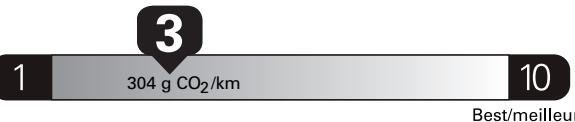

Carbon Dioxide Rating / Indice de dioxyde de carbone

Tailpipe emissions only / Émissions du tuyau d'échappement seulement