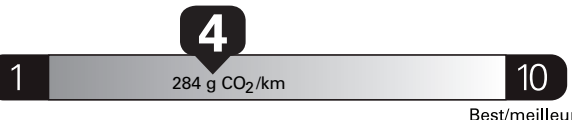

Carbon Dioxide Rating / Indice de dioxyde de carbone

Tailpipe emissions only / Émissions du tuyau d'échappement seulement