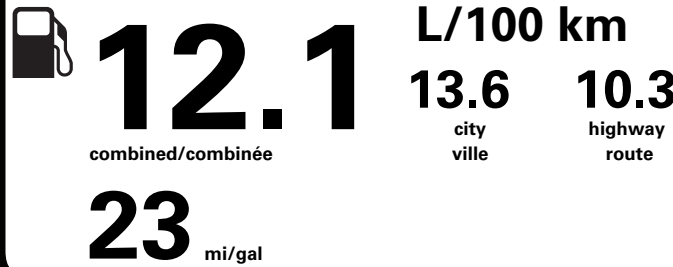

SAFETY/SECURITY

- ADVANCETRAC™/ROLL STABILITY CONTROL
- AIR BAGS, SIDE
- AIRBAGS, DRIVER & PASS
- PASSIVE ANTI-THEFT SYSTEM
- SAFETY BELTS, ADJUSTABLE
- SOS POST CRASH ALERT SYST
- STOP LAMP, HIGH MOUNT CTR
- TIRE PRESSURE MONITOR SYS

WARRANTY

- 3 YR/60,000 KM BASIC
- 5YEAR/100,000 KM POWERTRAIN
- ROADSIDE ASSISTANCE 24 HRS

INCLUDED ON THIS VEHICLE

EQUIPMENT GROUP 101A

•XL SERIES

OPTIONAL EQUIPMENT/OTHER

2023 MODEL YEAR	
FEDERAL EXCISE TAX	100.00
3.5L V6 ECOBOOST ENGINE	3,675.00
.265/70R17 BSW ALL-TERRAIN	
3.31 ELECTRONIC LOCK RR AXLE	NO CHARGE
7050# GVWR PACKAGE	
COLOUR-COORDINATED CARPET	175.00
BLACK PLATFORM RUNNING BOARDS	600.00
50 STATE EMISSIONS	NO CHARGE
LINER-TRAY STYLE-NO CARPET MAT	200.00
400W OUTLET	365.00
CLASS IV TRAILER HITCH	400.00
FX4 OFF ROAD PACKAGE	1,000.00
.SKID PLATES	
TAILGATE STEP	470.00
136 LITRE/ 36 GALLON FUEL TANK	
INTEGRATED TRLR BRAKE CNTRL	350.00
XL CHROME APPEARANCE PACKAGE	650.00
.CHROME FRONT/REAR BUMPERS	
.FOG LAMPS	
.17" SILVER PAINTED ALUMINUM CLOTH 40/CONSOLE/40	350.00
8-WAY POWER DRIVERS SEAT	670.00

(MSRP)*

PRICE INFORMATION

BASE PRICE	$58,580.00
TOTAL OPTIONS/OTHER	9,005.00
TOTAL VEHICLE & OPTIONS/OTHER	67,585.00
DESTINATION & DELIVERY	2,295.00

(MSRP)*

"THIS VEH. NOT INTENDED FOR SALE OR REGISTRATION IN US" RETAIL PRICES EXCLUDE GST/HST

Gasoline Vehicle
Véhicule à essence

Fuel Consumption / Consommation de carburant

Annual fuel COST
for an annual distance of 20,000 km, and an average fuel price of $1.25 per litre

$ 3 025

Coût annuel en carburant

pour une distance annuelle de 20 000 km, et un prix moyen du carburant de 1,25 $ par litre

Standard pickup trucks range from / Les camionnettes ordinaires font entre 8.9 - 19.8 L_e/100 km

L_e is gasoline litre equivalent
L_e signifie litre équivalent d'essence

Carbon Dioxide Rating / Indice de dioxyde de carbone

Tailpipe emissions only / Émissions du tuyau d'échappement seulement

Smog Rating / Indice de Smog

Estimates are based on Government of Canada approved criteria and testing methods. Vehicle's actual fuel consumption will vary.

Estimations établies selon des méthodes d'essai et des critères approuvés par le gouvernement du Canada. La consommation de carburant réelle du véhicule variera.

For more information visit

vehicles.nrcan.gc.ca

Pour plus d'information visitez

vehicules.nrcan.gc.ca

U.S. GOVERNMENT SAFETY RATINGS
COTES DE SÉCURITÉ DU GOUVERNEMENT AMÉRICAIN

Overall Vehicle Score / Cote globale du véhicule	★★★★★
Frontal Crash Collision frontale	★★★★★
Side Crash Collision latérale	★★★★★
Rollover / Capotage	★★★★

Star ratings range from 1 to 5 stars (*****), with 5 being the highest. Les cotes varient de 1 à 5 étoiles (*****), 5 étant la cote la plus élevée.

Source: U.S. National Highway Traffic Safety Administration
For more information / Pour de plus amples renseignements
www.safercar.gov

FordPass Connect™

Download the FordPass™ app* and you can:

- Access Vehicle Control Features
- Remotely start, lock and unlock your vehicle.
- Locate your vehicle and check approximate fuel range.
- Receive vehicle health alerts.

Activate 4G LTE Wi-Fi Hotspot

- New vehicles include a 3-month or 3GB data (whichever comes first) Wi-Fi trial.
- Connect up to ten Wi-Fi-equipped devices.

The FordPass Connect™ modem is active and sending vehicle data (e.g., diagnostics) to Ford. See in-vehicle Settings for connectivity options.

Scan code not operational at this time

FOR PLANT USE ONLY

Insist on Ford Protect! The only extended service plan fully backed by Ford and honored at every Ford dealership in the US and Canada. See your Ford dealer for additional details, or visit www.ford.ca for more information.

Personalize your vehicle with Ford Custom Accessories. Genuine Ford Accessories are engineered for your vehicle and can be included under the Ford New Vehicle Limited Warranty. Certain conditions, limitations and exclusions apply. See your Dealer for details.