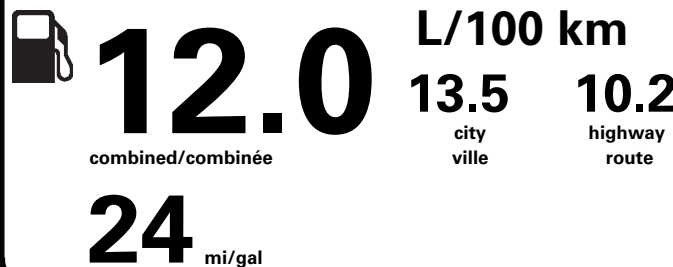

(MSRP)*

XLT SPORT PACKAGE 6,415.00
SPORT CLOTH 40/CONSOLE/40

(MSRP)*

500.00 NO CHARGE

PRICE INFORMATION (MSRP)*
BASE PRICE $50,989.00
TOTAL OPTIONS/OTHER 11,145.00

TOTAL VEHICLE & OPTIONS/OTHER 62,134.00
DESTINATION & DELIVERY 1,950.00

TOTAL BEFORE REDUCTIONS 64,084.00
OFF ROAD DISCOUNT - 550.00

TOTAL REDUCTIONS - 550.00

"THIS VEH. NOT INTENDED FOR SALE OR REGISTRATION IN US" RETAIL PRICES EXCLUDE GST/HST

TOTAL MSRP $63,534.00

* MANUFACTURER'S SUGGESTED RETAIL PRICE = MSRP

* NOTE: THIS PRICE HAS BEEN DEVELOPED AS A GUIDE. DEALERS MAY SELL FOR LESS AND ARE NOT UNDER ANY OBLIGATION TO ACCEPT THIS SUGGESTED RETAIL PRICE.

RAMP ONE/ TERMINAL UN

CB67

RAMP TWO/ TERMINAL DEUX

FINAL ASSEMBLY PLANT/ USINE DE MONTAGE

KANSAS CITY

METHOD OF TRANSP./ MODE DE TRANSPORT

CONVOY

ITEM #: A6-A374 O/T 2

MB022 N RE 2X 120 000647 02 02 21

Gasoline Vehicle
Véhicule à essence

Fuel Consumption / Consommation de carburant

Annual fuel COST
for an annual distance of 20,000 km, and an average fuel price of $1.25 per litre

$ 3 000

Coût annuel en carburant

pour une distance annuelle de 20 000 km, et un prix moyen du carburant de 1,25 $ par litre

Standard pickup trucks range from / Les camionnettes ordinaires font entre 8.9 - 16.3 L_e/100 km

L_e is gasoline litre equivalent
L_e signifie litre équivalent d'essence

Carbon Dioxide Rating / Indice de dioxyde de carbone

Tailpipe emissions only / Émissions du tuyau d'échappement seulement

Smog Rating / Indice de Smog

Estimates are based on Government of Canada approved criteria and testing methods. Vehicle's actual fuel consumption will vary.

Estimations établies selon des méthodes d'essai et des critères approuvés par le gouvernement du Canada. La consommation de carburant réelle du véhicule variera.

For more information visit

vehicles.nrcan.gc.ca

Pour plus d'information visitez

vehicules.nrcan.gc.ca

U.S. GOVERNMENT SAFETY RATINGS
COTES DE SÉCURITÉ DU GOUVERNEMENT AMÉRICAIN

Overall Vehicle Score / Cote globale du véhicule	Not Rated / Non coté	
Frontal Crash Collision frontale	Driver / Conducteur Passenger / Passager	Not Rated / Non coté Not Rated / Non coté
Side Crash Collision latérale	Front seat / Siège avant Rear seat / Siège arrière	Not Rated / Non coté Not Rated / Non coté
Rollover / Capotage	Not Rated / Non coté	

Star ratings range from 1 to 5 stars (★★★★★), with 5 being the highest. Les cotes varient de 1 à 5 étoiles (★★★★★), 5 étant la cote la plus élevée.

Source: U.S. National Highway Traffic Safety Administration
For more information / Pour de plus amples renseignements
www.safercar.gov

1FTFW1E82MKD62581

FordPass Connect™

Download the FordPass™ app* and you can:

- Access Vehicle Control Features
- Remotely start, lock and unlock your vehicle.
- Locate your vehicle and check approximate fuel range.
- Receive vehicle health alerts.

Activate 4G LTE Wi-Fi Hotspot

- New vehicles include a 3-month or 3GB data (whichever comes first) Wi-Fi trial.
- Connect up to ten Wi-Fi-equipped devices.

The FordPass Connect™ modem is active and sending vehicle data (e.g., diagnostics) to Ford. See in-vehicle Settings for connectivity options.

Scan code not operational at this time

FOR PLANT USE ONLY

Insist on Ford Protect! The only extended service plan fully backed by Ford and honored at every Ford dealership in the US and Canada. See your Ford dealer for additional details, or visit www.ford.ca for more information.

Personalize your vehicle with Ford Custom Accessories. Genuine Ford Accessories are engineered for your vehicle and can be included under the Ford New Vehicle Limited Warranty. Certain conditions, limitations and exclusions apply. See your Dealer for details.