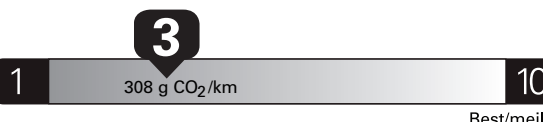

Carbon Dioxide Rating / Indice de dioxyde de carbone

Tailpipe emissions only / Émissions du tuyau d'échappement seulement