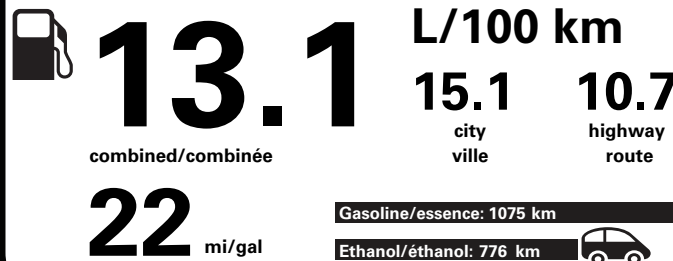

(MSRP)*

XLT SPORT PACKAGE 6,040.00
SPORT CLOTH 40/CONSOLE/40
FLEX FUEL VEHICLE

(MSRP)*

500.00 NO CHARGE
BASE PRICE
TOTAL OPTIONS/OTHER

(MSRP)*

$53,605.00
13,920.00
67,525.00
1,995.00

"THIS VEH. NOT INTENDED FOR SALE OR REGISTRATION IN US" RETAIL PRICES EXCLUDE GST/HST

100.00
3,825.00
1,000.00
NO CHARGE
NO CHARGE
400.00
800.00
60.00
NO CHARGE
NO CHARGE
950.00
225.00
140.00
NO CHARGE

SOLD TO/VENDU A Donway Ford 1975 Eglinton Avenue East Scarborough ON CAN M1L 2N1	B10 343	RAMP ONE/ TERMINAL UN RA7M	DEALER NO./CONCESSIONNAIRE B10 343
SHIP TO (IF OTHER THAN SOLD TO) / EXPEDIER A (SI AUTRE QUE L'ACHETEUR)		RAMP TWO/ TERMINAL DEUX	FINAL ASSEMBLY PLANT/ USINE DE MONTAGE DEARBORN
SHIP THROUGH/EXPEDIER VIA		METHOD OF TRANSP / MODE DE TRANSPORT RAIL	ITEM #: B1-D436 O/T 2

TOTAL MSRP $69,520.00

* MANUFACTURER'S SUGGESTED RETAIL PRICE = MSRP
* NOTE: THIS PRICE HAS BEEN DEVELOPED AS A GUIDE. DEALERS MAY SELL FOR LESS AND ARE NOT UNDER ANY OBLIGATION TO ACCEPT THIS SUGGESTED RETAIL PRICE.

ND261 N RE 2X 230 000808 04 26 22

Fuel Consumption / Consommation de carburant

Annual fuel **COST**
for an annual distance of 20,000 km, and an average fuel price of $1.00 per litre

$ 2 620

Coût annuel en carburant

pour une distance annuelle de 20 000 km, et un prix moyen du carburant de 1,00 $ par litre

Standard pickup trucks range from /
Les camionnettes ordinaires font entre
8.8 - 19.8 L_e/100 km

L_e is gasoline litre equivalent
L_e signifie litre équivalent d'essence

Carbon Dioxide Rating / Indice de dioxyde de carbone

Tailpipe emissions only / Émissions du tuyau d'échappement seulement

Smog Rating / Indice de Smog

Estimates are based on Government of Canada approved criteria and testing methods. Vehicle's actual fuel consumption will vary.

Estimations établies selon des méthodes d'essai et des critères approuvés par le gouvernement du Canada. La consommation de carburant réelle du véhicule variera.

For more information visit

vehicles.nrcan.gc.ca

Pour plus d'information visitez

vehicules.nrcan.gc.ca

U.S. GOVERNMENT SAFETY RATINGS
COTES DE SÉCURITÉ DU GOUVERNEMENT AMÉRICAIN

Overall Vehicle Score / Cote globale du véhicule	★★★★★
Frontal Crash / Collision frontale	★★★★★
Side Crash / Collision latérale	★★★★★
Rollover / Capotage	★★★★

Star ratings range from 1 to 5 stars (*****), with 5 being the highest.
Les cotes varient de 1 à 5 étoiles (*****), 5 étant la cote la plus élevée.

Source: U.S. National Highway Traffic Safety Administration
For more information / Pour de plus amples renseignements
www.safercar.gov

FordPass Connect™

Download the FordPass™ app* and you can:

- Access Vehicle Control Features
- Remotely start, lock and unlock your vehicle.
- Locate your vehicle and check approximate fuel range.
- Receive vehicle health alerts.

Activate 4G LTE Wi-Fi Hotspot

- New vehicles include a 3-month or 3GB data (whichever comes first) Wi-Fi trial.
- Connect up to ten Wi-Fi-equipped devices.

The FordPass Connect™ modem is active and sending vehicle data (e.g., diagnostics) to Ford. See in-vehicle Settings for connectivity options.

Scan code not operational at this time

FOR PLANT USE ONLY

Insist on Ford Protect! The only extended service plan fully backed by Ford and honored at every Ford dealership in the US and Canada. See your Ford dealer for additional details, or visit www.ford.ca for more information.

Personalize your vehicle with Ford Custom Accessories. Genuine Ford Accessories are engineered for your vehicle and can be included under the Ford New Vehicle Limited Warranty. Certain conditions, limitations and exclusions apply. See your Dealer for details.