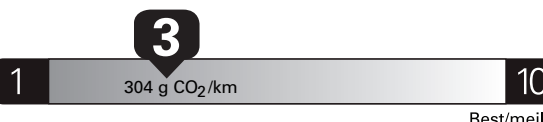

Annual fuel COST for an annual distance of 20,000 km, and an average fuel price of $1.00 per litre

$ 2 580

Coût annuel en carburant pour une distance annuelle de 20 000 km, et un prix moyen du carburant de 1,00 $ par litre

Standard pickup trucks range from / Les camionnettes ordinaires font entre 8.8 - 19.8 L_e/100 km

L_e is gasoline litre equivalent L_e signifie litre équivalent d'essence

Carbon Dioxide Rating / Indice de dioxyde de carbone

Smog Rating / Indice de Smog