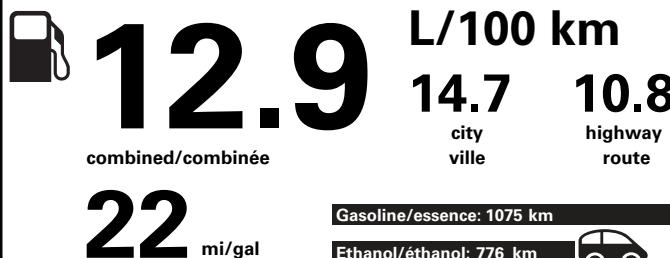

(MSRP)*

SPORT CLOTH 40/CONSOLE/40 FLEX FUEL VEHICLE 6,040.00

(MSRP)*

NO CHARGE PRICE INFORMATION BASE PRICE TOTAL OPTIONS/OTHER

(MSRP)*

TOTAL VEHICLE & OPTIONS/OTHER DESTINATION & DELIVERY 61,555.00 1,995.00

100.00

NO CHARGE NO CHARGE

NO CHARGE 200.00

800.00 NO CHARGE

950.00

140.00

470.00

500.00

SOLD TO/VENDU A Weston Ford 2062 Weston Road Toronto ON CAN M9N 1X5

B10 005

RAMP ONE/ TERMINAL UN

CS59

DEALER NO./CONCESSIONNAIRE

B10 005

SHIP TO (IF OTHER THAN SOLD TO) / EXPEDIER A (SI AUTRE QUE L'ACHETEUR)

RAMP TWO/ TERMINAL DEUX

FINAL ASSEMBLY PLANT/ USINE DE MONTAGE

DEARBORN

SHIP THROUGH/EXPEDIER VIA

METHOD OF TRANSP/ MODE DE TRANSPORT

ITEM #: B1-3950 O/T 1

CONVOY

MM161 N RE 2X 215 000627 12 16 21

TOTAL MSRP $63,550.00

* MANUFACTURER'S SUGGESTED RETAIL PRICE = MSRP

* NOTE: THIS PRICE HAS BEEN DEVELOPED AS A GUIDE. DEALERS MAY SELL FOR LESS AND ARE NOT UNDER ANY OBLIGATION TO ACCEPT THIS SUGGESTED RETAIL PRICE.

SPECIAL ORDER

Canada

ENERGUIDE

E85 Gasoline-Ethanol Vehicle Véhicule à essence-éthanol

Fuel Consumption / Consommation de carburant

Annual fuel COST for an annual distance of 20,000 km, and an average fuel price of $1.00 per litre

$ 2 580

Coût annuel en carburant pour une distance annuelle de 20 000 km, et un prix moyen du carburant de 1,00 $ par litre

Standard pickup trucks range from / Les camionnettes ordinaires font entre 8.8 - 19.8 L_e/100 km

L_e is gasoline litre equivalent L_e signifie litre équivalent d'essence

Carbon Dioxide Rating / Indice de dioxyde de carbone

Smog Rating / Indice de Smog

Tailpipe emissions only / Émissions du tuyau d'échappement seulement

Estimates are based on Government of Canada approved criteria and testing methods. Vehicle's actual fuel consumption will vary.

Estimations établies selon des méthodes d'essai et des critères approuvés par le gouvernement du Canada. La consommation de carburant réelle du véhicule variera.

For more information visit

vehicles.nrcan.gc.ca

Pour plus d'information visitez

vehicules.nrcan.gc.ca

U.S. GOVERNMENT SAFETY RATINGS COTES DE SÉCURITÉ DU GOUVERNEMENT AMÉRICAIN

Overall Vehicle Score / Cote globale du véhicule ★ ★ ★ ★ ★

Frontal Crash / Collision frontale Driver / Conducteur Passenger / Passager ★ ★ ★ ★ ★

Side Crash / Collision latérale Front seat / Siège avant Rear seat / Siège arrière ★ ★ ★ ★ ★

Rollover / Capotage ★ ★ ★ ★

Star ratings range from 1 to 5 stars (★★★★★), with 5 being the highest. Les cotes varient de 1 à 5 étoiles (★★★★★), 5 étant la cote la plus élevée.

Source: U.S. National Highway Traffic Safety Administration For more information / Pour de plus amples renseignements www.safercar.gov

1FTFW1E59NFA33439

FordPass Connect™

Download the FordPass™ app* and you can:

- Access Vehicle Control Features Remotely start, lock and unlock your vehicle. Locate your vehicle and check approximate fuel range. Receive vehicle health alerts.

- Activate 4G LTE Wi-Fi Hotspot New vehicles include a 3-month or 3GB data (whichever comes first) Wi-Fi trial. Connect up to ten Wi-Fi-equipped devices.

The FordPass Connect™ modem is active and sending vehicle data (e.g., diagnostics) to Ford. See in-vehicle Settings for connectivity options.

Scan code not operational at this time

FOR PLANT USE ONLY

Insist on Ford Protect! The only extended service plan fully backed by Ford and honored at every Ford dealership in the US and Canada. See your Ford dealer for additional details, or visit www.ford.ca for more information.

Personalize your vehicle with Ford Custom Accessories. Genuine Ford Accessories are engineered for your vehicle and can be included under the Ford New Vehicle Limited Warranty. Certain conditions, limitations and exclusions apply. See your Dealer for details.

2202201043126