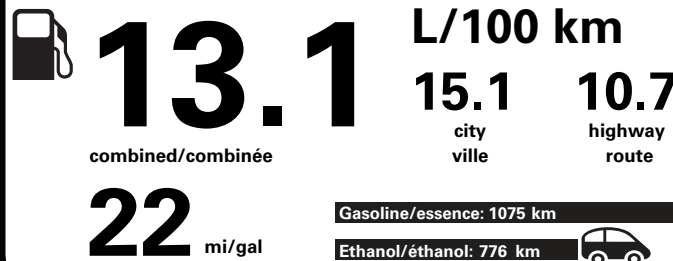

(MSRP)*

SPORT CLOTH 40/CONSOLE/40
FLEX FUEL VEHICLE

6,040.00

(MSRP)*

PRICE INFORMATION

NO CHARGE
BASE PRICE $53,605.00
TOTAL OPTIONS/OTHER 13,825.00
TOTAL VEHICLE & OPTIONS/OTHER 67,430.00
DESTINATION & DELIVERY 1,995.00

"THIS VEH. NOT INTENDED FOR SALE OR REGISTRATION IN US" RETAIL PRICES EXCLUDE GST/HST

100.00
3,825.00
1,000.00
NO CHARGE
NO CHARGE
200.00
800.00
60.00
NO CHARGE
950.00
470.00
NO CHARGE
500.00

SOLD TO/ENDU A Yorkdale Ford Lincoln Sales Li 3130 Dufferin Street North York ON CAN M6A 2S6	A10 078	RAMP ONE/ TERMINAL UN RA7M	DEALER NO./CONCESSIONNAIRE A10 078
SHIP TO (IF OTHER THAN SOLD TO) / EXPEDIER A (SI AUTRE QUE L'ACHETEUR)	RAMP TWO/ TERMINAL DEUX	FINAL ASSEMBLY PLANT/ USINE DE MONTAGE DEARBORN	TOTAL MSRP $69,425.00 * MANUFACTURER'S SUGGESTED RETAIL PRICE = MSRP * NOTE: THIS PRICE HAS BEEN DEVELOPED AS A GUIDE. DEALERS MAY SELL FOR LESS AND ARE NOT UNDER ANY OBLIGATION TO ACCEPT THIS SUGGESTED RETAIL PRICE.
SHIP THROUGH/EXPEDIER VIA	METHOD OF TRANSP / MODE DE TRANSPORT RAIL	ITEM #: A1-1204 O/T 2	

ND261 N RE 2X 230 000650 04 26 22

E85 Gasoline-Ethanol Vehicle
Véhicule à essence-éthanol

Fuel Consumption / Consommation de carburant

Annual fuel **COST**
for an annual distance of 20,000 km, and an average fuel price of $1.00 per litre

$ 2 620

Coût annuel en carburant

pour une distance annuelle de 20 000 km, et un prix moyen du carburant de 1,00 $ par litre

Standard pickup trucks range from /
Les camionnettes ordinaires font entre
8.8 - 19.8 L_e/100 km

L_e is gasoline litre equivalent
L_e signifie litre équivalent d'essence

Carbon Dioxide Rating / Indice de dioxyde de carbone

Tailpipe emissions only / Émissions du tuyau d'échappement seulement

Smog Rating / Indice de Smog

Estimates are based on Government of Canada approved criteria and testing methods. Vehicle's actual fuel consumption will vary.

Estimations établies selon des méthodes d'essai et des critères approuvés par le gouvernement du Canada. La consommation de carburant réelle du véhicule variera.

For more information visit

vehicles.nrcan.gc.ca

Pour plus d'information visitez

vehicules.nrcan.gc.ca

U.S. GOVERNMENT SAFETY RATINGS
COTES DE SÉCURITÉ DU GOUVERNEMENT AMÉRICAIN

Overall Vehicle Score / Cote globale du véhicule	★★★★★
Frontal Crash / Collision frontale	★★★★★
Side Crash / Collision latérale	★★★★★
Rollover / Capotage	★★★★

Star ratings range from 1 to 5 stars (*****), with 5 being the highest.
Les cotes varient de 1 à 5 étoiles (*****), 5 étant la cote la plus élevée.

Source: U.S. National Highway Traffic Safety Administration
For more information / Pour de plus amples renseignements
www.safercar.gov

1FTFW1E58NFB17641

FordPass Connect™

Download the FordPass™ app* and you can:

- Access Vehicle Control Features
- Remotely start, lock and unlock your vehicle.
- Locate your vehicle and check approximate fuel range.
- Receive vehicle health alerts.

Activate 4G LTE Wi-Fi Hotspot

- New vehicles include a 3-month or 3GB data (whichever comes first) Wi-Fi trial.
- Connect up to ten Wi-Fi-equipped devices.

The FordPass Connect™ modem is active and sending vehicle data (e.g., diagnostics) to Ford. See in-vehicle Settings for connectivity options.

Scan code not operational at this time

FOR PLANT USE ONLY

Insist on Ford Protect! The only extended service plan fully backed by Ford and honored at every Ford dealership in the US and Canada. See your Ford dealer for additional details, or visit www.ford.ca for more information.

Personalize your vehicle with Ford Custom Accessories. Genuine Ford Accessories are engineered for your vehicle and can be included under the Ford New Vehicle Limited Warranty. Certain conditions, limitations and exclusions apply. See your Dealer for details.