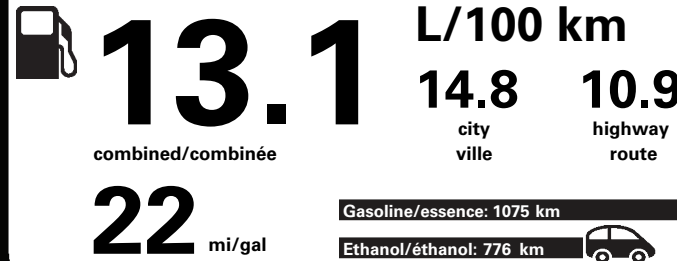

Fuel Consumption / Consommation de carburant

Annual fuel COST
for an annual distance of 20,000 km, and an average fuel price of $1.25 per litre

$ 3 275

Coût annuel en carburant

pour une distance annuelle de 20 000 km, et un prix moyen du carburant de 1,25 $ par litre

Standard pickup trucks range from /
Les camionnettes ordinaires font entre
8.9 - 16.3 L_e/100 km

L_e is gasoline litre equivalent
L_e signifie litre équivalent d'essence