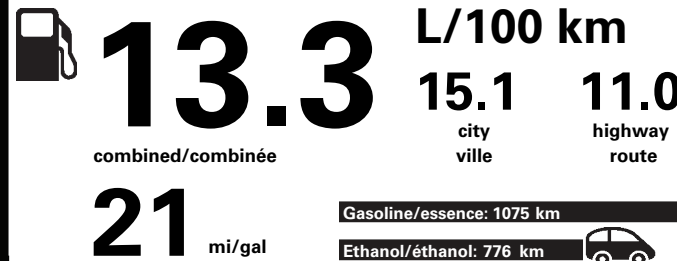

E85 Gasoline-Ethanol Vehicle
Véhicule à essence-éthanol

Fuel Consumption / Consommation de carburant

Annual fuel COST
for an annual distance of 20,000 km, and an average fuel price of \$1.02 per litre

\$ 2 713