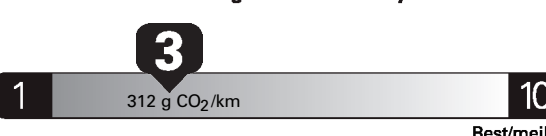

Carbon Dioxide Rating / Indice de dioxyde de carbone