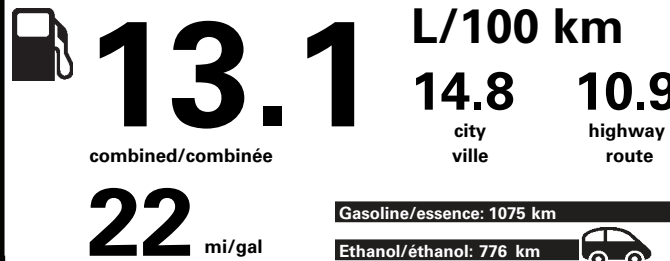

(MSRP)*

SPORT CLOTH 40/CONSOLE/40
6,415.00 FLEX FUEL VEHICLE

(MSRP)*

NO CHARGE

PRICE INFORMATION

BASE PRICE $47,939.00
TOTAL OPTIONS/OTHER 13,785.00

TOTAL VEHICLE & OPTIONS/OTHER 61,724.00
DESTINATION & DELIVERY 1,950.00

TOTAL BEFORE REDUCTIONS 63,674.00
OFF ROAD DISCOUNT - 550.00

TOTAL REDUCTIONS - 550.00

"THIS VEH. NOT INTENDED FOR
SALE OR REGISTRATION IN US"
RETAIL PRICES EXCLUDE
GST/HST

SOLD TO/VENDU A
Mike Knapp Ford Sales Limited
607 Niagara Street
Welland ON CAN L3C 1L9

B80 702

RAMP ONE/
TERMINAL UN

CC43

DEALER NO./CONCESSIONNAIRE

B80 702

SHIP TO (IF OTHER THAN SOLD TO) /
EXPEDIER A (SI AUTRE QUE L'ACHETEUR)

RAMP TWO/
TERMINAL DEUX

FINAL ASSEMBLY PLANT/
USINE DE MONTAGE

KANSAS CITY

SHIP THROUGH/EXPEDIER VIA

METHOD OF TRANSP /
MODE DE TRANSPORT

ITEM #: B8-0161 O/T 2

CONVOY

MC152 N RE 2X 120 000479 03 15 21

TOTAL MSRP $63,124.00

* MANUFACTURER'S SUGGESTED RETAIL PRICE = MSRP

* NOTE: THIS PRICE HAS BEEN DEVELOPED AS A GUIDE. DEALERS MAY SELL FOR LESS AND ARE NOT UNDER ANY OBLIGATION TO ACCEPT THIS SUGGESTED RETAIL PRICE.

Canada

ENERGUIDE

E85 Gasoline-Ethanol Vehicle
Véhicule à essence-éthanol

Fuel Consumption / Consommation de carburant

Annual fuel COST
for an annual distance of 20,000 km, and an average fuel price of $1.25 per litre

$ 3 275

Coût annuel en carburant

pour une distance annuelle de 20 000 km, et un prix moyen du carburant de 1,25 $ par litre

Standard pickup trucks range from /
Les camionnettes ordinaires font entre
8.9 - 16.3 L_e/100 km

L_e is gasoline litre equivalent
L_e signifie litre équivalent d'essence