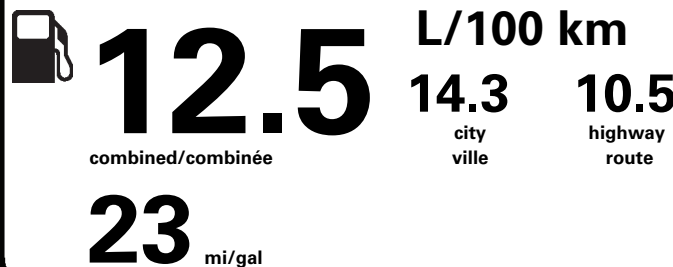

SAFETY/SECURITY

- AIRBAGS, DRIVER & PASS
- AIR BAGS, SIDE
- PASSIVE ANTI-THEFT SYSTEM
- ROLL STABILITY CONTROL
- SAFETY BELTS, ADJUSTABLE
- SOS POST CRASH ALERT SYST

WARRANTY

- 3 YR/60,000 KM BASIC
- 5YEAR/100,000 KM POWERTRAIN
- ROADSIDE ASSISTANCE 24 HRS

INCLUDED ON THIS VEHICLE

EQUIPMENT GROUP 302A

- •XLT SERIES
- •BOXLINK CARGO SYSTEM
- •POWER SLIDING REAR WINDOW
- •REAR DEFROSTER
- •REMOTE START SYSTEM
- •REVERSE SENSING SYSTEM
- •110V/400W OUTLET
- •LED BOX LIGHTING

OPTIONAL EQUIPMENT/OTHER

- 2019 MODEL YEAR
- FEDERAL EXCISE TAX 100.00
- RUBY RED METALLIC 450.00
- 3.5L V6 ECOBOOST ENGINE 750.00
- 3.55 ELECTRONIC LOCK RR AXLE NO CHARGE
- 7050# GVWR PACKAGE
- FLOOR LINER - TRAY STYLE 170.00
- VOICE-ACTIVATED NAVIGATION 800.00
- MAX TRAILER TOW PACKAGE 950.00
- .INTEGRATED TRAILER BRAKE CNTR
- MIRROR MAN FOLD W/POWER GLASS
- XLT SPECIAL EDITION PACKAGE 2,400.00
- .275/55R-20 BSW ALL-TERRAIN
- .20" LOW GLOSS BLACK PAINTED W TAILGATE STEP 400.00
- 136 LITRE/ 36 GALLON FUEL TANK
- XLT SPORT PACKAGE 500.00
- BEDLINER SPRAY-IN *ACCY 600.00

(MSRP)*

5,900.00

PRICE INFORMATION

BASE PRICE	$48,799.00
TOTAL OPTIONS/OTHER	13,020.00
TOTAL VEHICLE & OPTIONS/OTHER DESTINATION & DELIVERY	61,819.00
	1,900.00

(MSRP)*

"THIS VEH. NOT INTENDED FOR SALE OR REGISTRATION IN US" RETAIL PRICES EXCLUDE GST/HST

Gasoline Vehicle
Véhicule à essence

Fuel Consumption / Consommation de carburant

Annual fuel COST
for an annual distance of 20,000 km, and an average fuel price of $1.02 per litre

$ 2 550

Coût annuel en carburant
pour une distance annuelle de 20 000 km, et un prix moyen du carburant de 1,02 $ par litre

Standard pickup trucks range from /
Les camionnettes ordinaires font entre
9.5 - 16.3 L_e/100 km

L_e is gasoline litre equivalent
L_e signifie litre équivalent d'essence