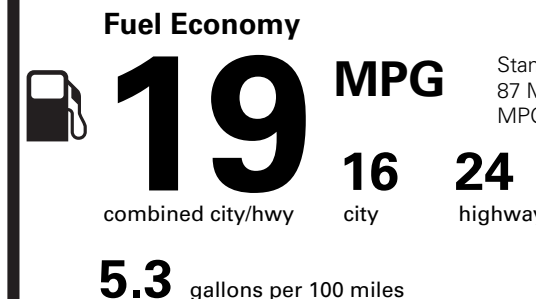

FUNCTIONAL

- 5G MODEM, AM/FM STEREO, AUTO HOLD, BLIS W/CROSS-TRAFFIC ALERT, CLASS IV TRAILER HITCH W/ SMART TRLR TOW CONNECTOR, CURVE CONTROL, FORD APP, LANE-KEEPING SYSTEM, POST-COLLISION BRAKING, PRE-COLLISION ASSIST W/AEB, REAR PARKING SENSORS, REAR VIEW CAMERA, SELECTABLE DRIVE MODES, SYNC@4 W/12" SCREEN

SAFETY/SECURITY

- ADVANCETRAC™ WITH RSC®, AIRBAGS - FRONT SEAT MOUNTED SIDE IMPACT, AIRBAGS - SAFETY CANOPY®, CTR HIGH MOUNT STOP LAMP, PERIMETER ALARM, SECURE PKG 1 YR INCLUDED, SOS POST-CRASH ALERT SYSTM™, TIRE PRESSURE MONIT SYS

WARRANTY

- 3YR/36,000 BUMPER / BUMPER, 5YR/60,000 POWERTRAIN, 5YR/60,000 ROADSIDE ASSIST, 8YR/100,000 HYBRID BATTERY

INCLUDED ON THIS VEHICLE

EQUIPMENT GROUP 101A

- XL SERIES

OPTIONAL EQUIPMENT/OTHER

- .17" SILVER STEEL WHEELS, 5.0L V8 ENGINE, 245/70R 17 BSW ALL-SEASON, 3.31 ELECTRONIC LOCK RR AXLE, 6940# GVWR PACKAGE, FRONT LICENSE PLATE BRACKET, 50 STATE EMISSIONS, EXTENDED RANGE 36GAL FUEL TANK, CONN PKG: 1 YR INCL W/FORD APP

(MSRP)

2,340.00

420.00

NO CHARGE NO CHARGE

PRICE INFORMATION

Table with 2 columns: Description, (MSRP). Rows: BASE PRICE ($41,600.00), TOTAL OPTIONS/OTHER (2,760.00), TOTAL VEHICLE & OPTIONS/OTHER (44,360.00), DESTINATION & DELIVERY (2,795.00)

EPA DOT

Fuel Economy and Environment

Gasoline Vehicle

Standard Pickup Trucks range from 12 to 87 MPG. The best vehicle rates 146 MPGe.

You spend $4,500

more in fuel costs over 5 years compared to the average new vehicle.

Annual fuel cost $2,600