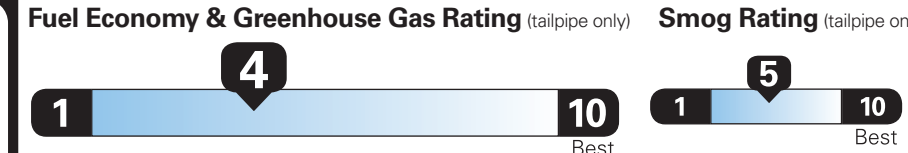

This vehicle emits 472 grams CO2 per mile. The best emits 0 grams per mile (tailpipe only). Producing and distributing fuel also create emissions; learn more at fueleconomy.gov.

Actual results will vary for many reasons, including driving conditions and how you drive and maintain your vehicle. The average new vehicle gets 29 MPG and costs $8,500 to fuel over 5 years. Cost estimates are based on 15,000 miles per year at $3.30 per gallon. MPGe is miles per gasoline gallon equivalent. Vehicle emissions are a significant cause of climate change and smog.

fueleconomy.gov

Calculate personalized estimates and compare vehicles

GOVERNMENT 5-STAR SAFETY RATINGS

Overall Vehicle Score ★★★★★

Based on the combined ratings of frontal, side and rollover. Should ONLY be compared to other vehicles of similar size and weight.

Frontal Crash Driver Passenger ★★★★★

Based on the risk of injury in a frontal impact. Should ONLY be compared to other vehicles of similar size and weight.

Side Crash Front seat Rear seat ★★★★★

Based on the risk of injury in a side impact.

Rollover ★★★★★

Based on the risk of rollover in a single-vehicle crash.

Star ratings range from 1 to 5 stars (★★★★★), with 5 being the highest. Source: National Highway Traffic Safety Administration (NHTSA). www.safercar.gov or 1-888-327-4236

Download the Ford app

Connect your Ford with your phone*

Available Remote Features

- Remote Start, Lock and Unlock, GPS Location, Vehicle Health Monitoring

Insist on Ford Protect! The only extended service plan fully backed by Ford and honored at every Ford dealership in the U.S., Canada and Mexico. See your Ford dealer or visit www.FordOwner.com.

Get Prequalified now at www.ford.com/finance

Table with columns: RAMP ONE, RAMP TWO, ITEM #. Values: CA84, CONVOY, 72-3333 O/T 5C

TOTAL MSRP $47,155.00

Scan The QR Code to get more details about this vehicle

This label is affixed pursuant to the Federal Automobile Information Disclosure Act. Gasoline, License, and Title Fees, State and Local taxes are not included. Dealer installed options or accessories are not included unless listed above.

SPECIAL ORDER TE191 N RB 2X 640 009374 05 19 26