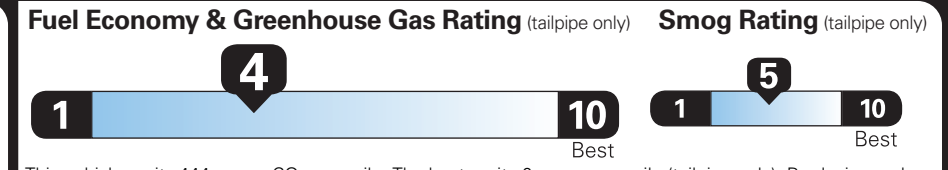

Table with 2 columns: Description, (MSRP). Lists optional equipment and their prices.

PRICE INFORMATION

Table with 2 columns: Description, (MSRP). Shows base price, total options, and total before discounts.

EPA DOT Fuel Economy and Environment

Gasoline Vehicle

Fuel Economy: 20 MPG combined city/hwy, 18 city, 23 highway. 5.0 gallons per 100 miles.

Standard Pickup Trucks range from 12 to 87 MPG. The best vehicle rates 146 MPGe.

You spend \$4,000 more in fuel costs over 5 years compared to the average new vehicle.

Annual fuel cost \$2,500

Actual results will vary for many reasons, including driving conditions and how you drive and maintain your vehicle. The average new vehicle gets 29 MPG and costs \$8,500 to fuel over 5 years.