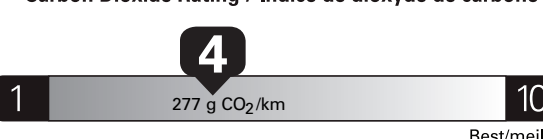

Standard pickup trucks range from / Les camionnettes ordinaires font entre 2.7 - 19.7 L<sub>e</sub>/100 km

Carbon Dioxide Rating / Indice de dioxyde de carbone

Smog Rating / Indice de Smog

Estimates are based on Government of Canada approved criteria and testing methods. Vehicle's actual fuel consumption will vary.