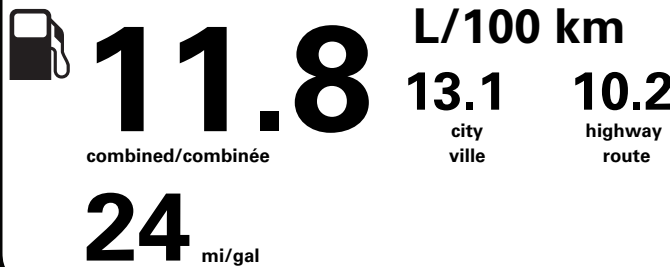

SAFETY/SECURITY

- ADVANCETRAC™W/ROLL STABILITY CONTROL
- AIRBAGS - SAFETY CANOPY®
- AIRBAGS-DRIVER/PASSENGER
- CENTRE HIGH MOUNT STOPLAMP
- DAYTIME RUNNING LIGHTS
- PERIMETER ALARM
- SECURE PKG 1 YR INCLUDED
- SECURILOCK® ANTI-THEFT SYS
- SOS POST CRASH ALERT SYST
- TIRE PRESSURE MONITOR SYS

WARRANTY

- 3YR/60,000KM BASIC
- 5YR/100,000KM POWERTRAIN
- ROADSIDE ASSISTANCE 24 HRS

INCLUDED ON THIS VEHICLE

EQUIPMENT GROUP 302A

- •XLT SERIES
- •SIDEVIEW MIRROR SPOTLIGHT-LED
- •POWER SLIDING REAR WINDOW
- •REAR PRIVACY GLASS W/DFRST

OPTIONAL EQUIPMENT/OTHER

- 2026 MODEL YEAR
- FEDERAL EXCISE TAX
- 275/65R18 BSW ALL-TERRAIN
- 3.55 NON-LIMITED-SLIP AXLE
- 6650# GVWR PACKAGE
- XLT BLACK APPEARANCE PACKAGE
- .18" GLOSS BLACK WHEELS
- 50 STATE EMISSIONS
- CONN PKG: 1YR INCL W/FORD APP
- SPORT CLOTH 40/CON/40 FR SEAT

(MSRP)*

7,440.00

100.00

NO CHARGE

1,075.00

NO CHARGE

NO CHARGE

PRICE INFORMATION

BASE PRICE $67,025.00
TOTAL OPTIONS/OTHER 8,615.00

TOTAL VEHICLE & OPTIONS/OTHER DESTINATION & DELIVERY 75,640.00 2,695.00

TOTAL BEFORE REDUCTIONS 78,335.00
2.7L ECOBOOST DISCOUNT - 500.00
XLT SERIES DISCOUNT - 1,750.00

TOTAL REDUCTIONS - 2,250.00

"THIS VEH. NOT INTENDED FOR SALE OR REGISTRATION IN US" RETAIL PRICES EXCLUDE GST/HST

(MSRP)*

Fuel Consumption / Consommation de carburant