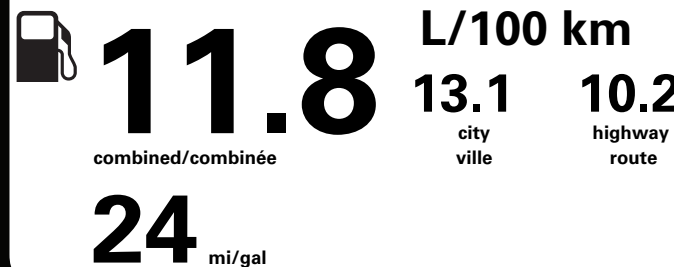

WARRANTY

- 3YR/60,000KM BASIC 5YR/100,000KM POWERTRAIN ROADSIDE ASSISTANCE 24 HRS

INCLUDED ON THIS VEHICLE

(MSRP)*

EQUIPMENT GROUP 302A

7,440.00

- XLT SERIES SIDEVIEW MIRROR SPOTLIGHT-LED POWER SLIDING REAR WINDOW REAR PRIVACY GLASS W/DFRST

OPTIONAL EQUIPMENT/OTHER

- 2026 MODEL YEAR FEDERAL EXCISE TAX 275/65R18 BSW ALL-TERRAIN 3.55 NON-LIMITED-SLIP AXLE 6650# GVWR PACKAGE XLT BLACK APPEARANCE PACKAGE .18" GLOSS BLACK WHEELS ENGINE BLOCK HEATER 50 STATE EMISSIONS FLOOR LINER-TRAY W/CARPET MATS KEYLESS ENTRY KEYPAD DRVR SIDE BED UTILITY PACKAGE .TAILGATE STEP CONN PKG: 1YR INCL W/FORD APP SPORT CLOTH 40/CON/40 FR SEAT WHEEL WELL LINERS-REAR

100.00

NO CHARGE

1,075.00

550.00

NO CHARGE

300.00

625.00

1,125.00

NO CHARGE

275.00

PRICE INFORMATION

Table with 2 columns: Description, (MSRP)*. Includes BASE PRICE ($67,025.00), TOTAL OPTIONS/OTHER (11,490.00), TOTAL VEHICLE & OPTIONS/OTHER (78,515.00), DESTINATION & DELIVERY (2,695.00).

Table with 2 columns: Description, Amount. Includes TOTAL BEFORE REDUCTIONS (81,210.00), 2.7L ECOBOOST DISCOUNT (-500.00), XLT SERIES DISCOUNT (-1,750.00).

Table with 2 columns: Description, Amount. Includes TOTAL REDUCTIONS (-2,250.00).

"THIS VEH. NOT INTENDED FOR SALE OR REGISTRATION IN US" RETAIL PRICES EXCLUDE GST/HST

Canada

ENERGUIDE

Gasoline Vehicle Véhicule à essence

Fuel Consumption / Consommation de carburant

Annual fuel COST for an annual distance of 20,000 km, and an average fuel price of $1.50 per litre

$ 3 540

Coût annuel en carburant pour une distance annuelle de 20 000 km, et un prix moyen du carburant de 1,50 $ par litre

Standard pickup trucks range from 2.7 - 19.7 L_e/100 km

L_e is gasoline litre equivalent L_e signifie litre équivalent d'essence