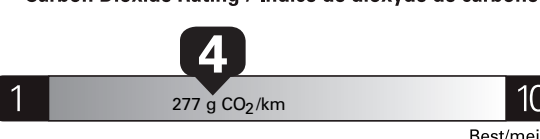

Carbon Dioxide Rating / Indice de dioxyde de carbone