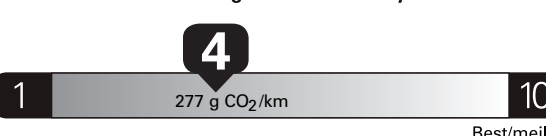

Carbon Dioxide Rating / Indice de dioxyde de carbone