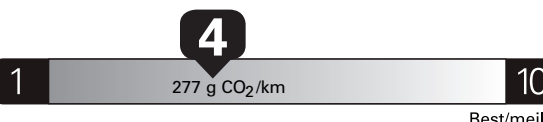

Carbon Dioxide Rating / Indice de dioxyde de carbone

Tailpipe emissions only / Émissions du tuyau d'échappement seulement