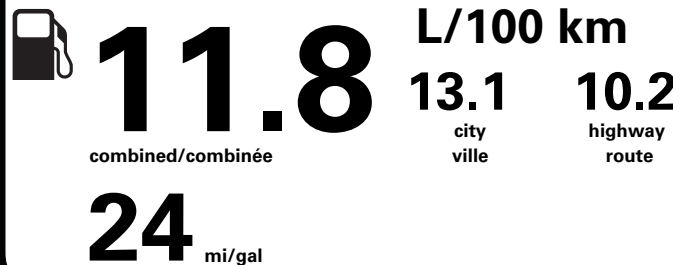

(MSRP)*

7,440.00

100.00

NO CHARGE

NO CHARGE

2,275.00

550.00

NO CHARGE

300.00

NO CHARGE

PRICE INFORMATION

BASE PRICE	$67,525.00
TOTAL OPTIONS/OTHER	10,665.00
TOTAL VEHICLE & OPTIONS/OTHER	78,190.00
DESTINATION & DELIVERY	2,695.00

TOTAL BEFORE REDUCTIONS	80,885.00
2.7L ECOBOOST DISCOUNT	- 500.00
XLT SERIES DISCOUNT	- 1,750.00

TOTAL REDUCTIONS	- 2,250.00

"THIS VEH. NOT INTENDED FOR SALE OR REGISTRATION IN US" RETAIL PRICES EXCLUDE GST/HST

(MSRP)*

SOLD TO/VENDU A City Ford Sales Ltd. 14750 Mark Messier Trail Edmonton AB CAN T6V 1H5	B60 220	RAMP ONE/ TERMINAL UN RA67	DEALER NO./CONCESSIONNAIRE B60 220

SHIP TO (IF OTHER THAN SOLD TO) / EXPEDIER A (SI AUTRE QUE L'ACHETEUR)	RAMP TWO/ TERMINAL DEUX	FINAL ASSEMBLY PLANT/ USINE DE MONTAGE DEARBORN

SHIP THROUGH/EXPEDIER VIA	METHOD OF TRANSP / MODE DE TRANSPORT RAIL	ITEM #: B6-C121 O/T 2 TD091 N RE 2X 640 000477 04 09 26

TOTAL MSRP $78,635.00

* MANUFACTURER'S SUGGESTED RETAIL PRICE = MSRP
* NOTE: THIS PRICE HAS BEEN DEVELOPED AS A GUIDE. DEALERS MAY SELL FOR LESS AND ARE NOT UNDER ANY OBLIGATION TO ACCEPT THIS SUGGESTED RETAIL PRICE.

Gasoline Vehicle
Véhicule à essence

Fuel Consumption / Consommation de carburant

Annual fuel **COST**
for an annual distance of 20,000 km, and an average fuel price of $1.50 per litre

$ 3 540

Coût annuel en carburant

pour une distance annuelle de 20 000 km, et un prix moyen du carburant de 1,50 $ par litre

Standard pickup trucks range from /
Les camionnettes ordinaires font entre
2.7 - 19.7 L_e/100 km

L_e is gasoline litre equivalent
L_e signifie litre équivalent d'essence

Carbon Dioxide Rating / Indice de dioxyde de carbone

Tailpipe emissions only / Émissions du tuyau d'échappement seulement

Smog Rating / Indice de Smog

Estimates are based on Government of Canada approved criteria and testing methods. Vehicle's actual fuel consumption will vary.

Estimations établies selon des méthodes d'essai et des critères approuvés par le gouvernement du Canada. La consommation de carburant réelle du véhicule variera.

For more information visit

vehicles.nrcan.gc.ca

Pour plus d'information visitez

vehicules.nrcan.gc.ca

U.S. GOVERNMENT SAFETY RATINGS
COTES DE SÉCURITÉ DU GOUVERNEMENT AMÉRICAIN

Overall Vehicle Score / Cote globale du véhicule	★★★★★
Frontal Crash / Collision frontale	★★★★★
Side Crash / Collision latérale	★★★★★
Rollover / Capotage	★★★★

Star ratings range from 1 to 5 stars (*****), with 5 being the highest.
Les cotes varient de 1 à 5 étoiles (*****), 5 étant la cote la plus élevée.

Source: U.S. National Highway Traffic Safety Administration
For more information / Pour de plus amples renseignements
www.safercar.gov

1FTEW3LP6TFA91114

Download the Ford app
Connect your Ford with your phone

Available Remote Features*

- Remote Start, Lock and Unlock
- GPS Location
- Vehicle Health Monitoring

Scan code not operational at this time

FOR PLANT USE ONLY

Insist on Ford Protect! The only extended service plan fully backed by Ford and honored at every Ford dealership in the US and Canada. See your Ford dealer for additional details, or visit www.ford.ca for more information.

Personalize your vehicle with Ford Custom Accessories. Genuine Ford Accessories are engineered for your vehicle and can be included under the Ford New Vehicle Limited Warranty. Certain conditions, limitations and exclusions apply. See your Dealer for details.